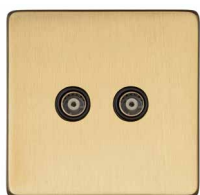

2 Gang Secondary Line
X44.156.BK
2 Gang Master Line
X44.157.BK

1 Gang RJ45
X44.168.BK
1 Gang RJ11
X44.169.BK

2 Gang RJ45
X44.158.BK

TV and Satellite Sockets

Box Depth: 35 mm

Non-isolated TV Coaxial
X44.121.BK
Isolated TV Coaxial
X44.123.BK