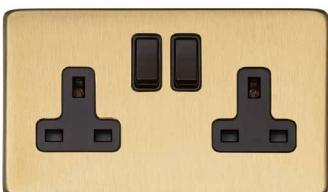

3 Gang Switch
X44.120.BK

4 Gang Switch
X44.130.BK
(Box Depth 35 mm)

1 Gang
Intermediate
X44.101.BK

13 AMP Switched Sockets

Box Depth: 35 mm

1 Gang Socket
X44.140.BK

2 Gang Socket
X44.150.BK

1 Gang Socket
with USB Charger
X44.740.BK-USB

2 Gang Socket
with USB Charger
X44.750.BK-USB

13 AMP Fused Spur Units

Box Depth: 35 mm

Unswitched Spur
X44.134.BK

Switched Spur
X44.135.BK

Switched with
Neon
X44.136.BK

Switched with
Neon/Cord
X44.138.BK

20 AMP 2 Way Dolly Switches