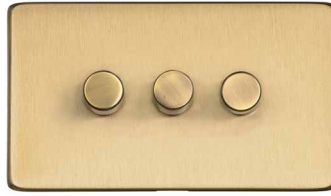

Heritage Brass

Trailing Edge Dimmers

Box Depth: 35 mm

1 Gang Trailing Edge
X44.260.TED

2 Gang Trailing Edge
X44.270.TED

3 Gang Trailing Edge
X44.280.TED

Trailing Edge Dimmers

Maximum of 10 LED lamps per module.
Minimum Load 0 W per module.
Maximum Load 120 W per module.

4 Gang Trailing Edge Dimmer available.

Suitable for most quality dimmable LED lamps.
Compatibility is not guaranteed with all LED lamps.

20 AMP D.P. Switches

Box Depth: 35 mm

D.P. Switch
X44.105.BK

D.P. Switch with Neon
X44.106.BK