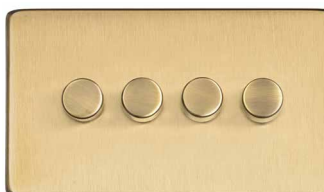

4 Gang Dimmer
X44.290.250
(250 watts)
X44.290.400
(400 watts)