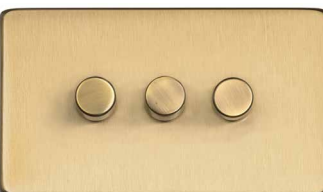

3 Gang Dimmer
X44.280.250
(250 watts)
X44.280.400
(400 watts)