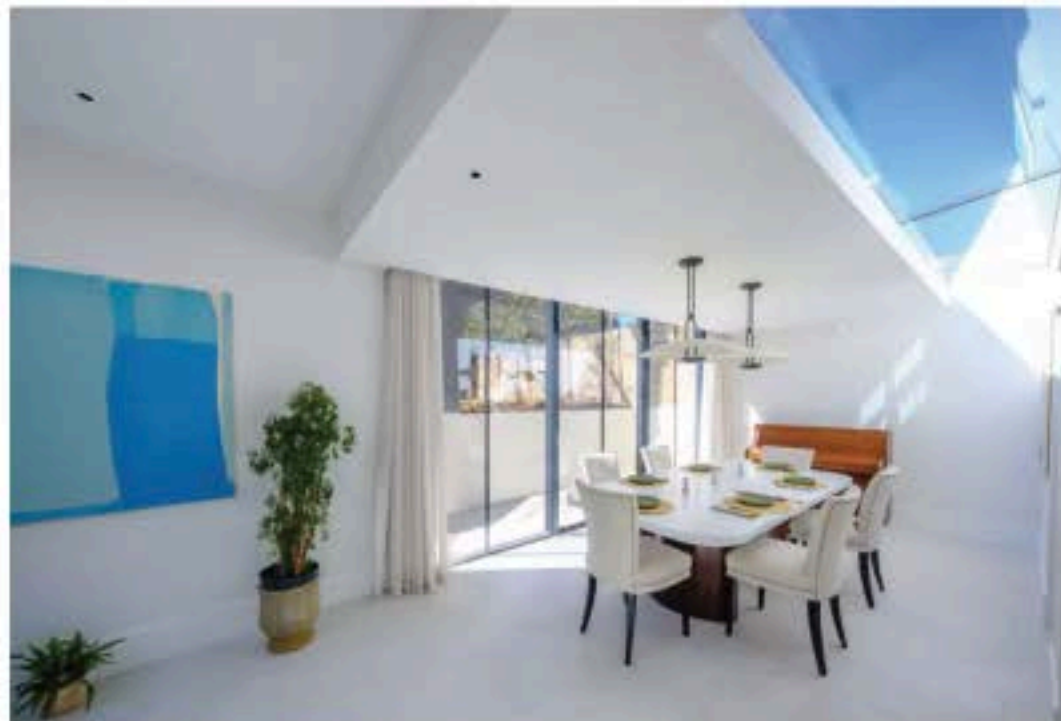

Slim-framed glazing for listed building extension

The brief for this modern extension to a Grade II-listed home in London's Notting Hill was to include high-performance glazing, while protecting the original character of the building. Glazing systems were chosen to modernise the extension and generate natural light in every angle of the extension.

A slim-framed pivot door in the kitchen provides direct access to the garden, with fixed structural glazing creating a box roof light above the opening. This minimal pivot door is the slimmest one on the market, giving the appearance of a simple casement door and only revealing its bespoke nature when opened. Two structural glass roof lights were installed within the new extension space. As well as providing plenty of natural light, the frameless lights offer stunning sky views.

Ultra-slim sliding glass doors make up an entire wall, with the frames concealed within the walls for the most minimal sightlines. The high thermal performance of the frames also means the dining area can be enjoyed all year round. (iglassuk.com)

Surge in demand for internal screen doors