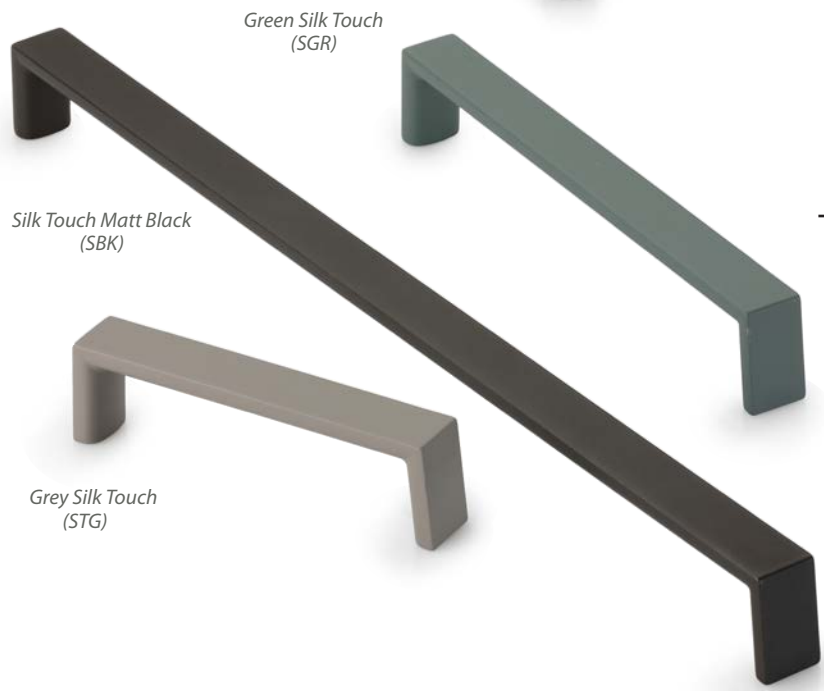

## The Silk Collection

The Silk Collection offers contemporary cabinet handles with a unique finish that combines a modern colour palette with satin soft touch.

Distinctive and stylish design for everyday life

Tel: 01384 247844 sales@m-marcus.com www.m-marcus.com

**Paxton Cabinet Pull Silk Touch**

ITEM	Length	CTC	Width	Projection
TK5191-160	168	160	12	33
TK5191-320	328	320	12	33

*Dimensions in mm*

**Mission Cabinet Pull Silk Touch**

ITEM	Length	CTC	Width	Projection
TK5190-160	171	160	11	31
TK5190-320	331	320	11	31

*Dimensions in mm*

**Jena Cabinet Pull Silk Touch**

ITEM	Length	CTC	Width	Projection
TK5210-096	103	96	16	28
TK5210-160	167	160	16	28
TK5210-320	327	320	16	28