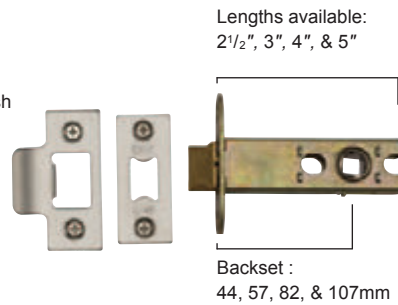

HEAVY DUTY TUBULAR LATCHES

YKAL2-AT	2 1/2" NOT Bolt Through Antique Finish
YKAL2-BLK	2 1/2" NOT Bolt Through Black Finish
YKAL2-MB	2 1/2" NOT Bolt Through Matt Bronze Finish
YKAL2-PB	2 1/2" NOT Bolt Through Polished Brass Finish
YKAL2-PC&PN	2 1/2" NOT Bolt Through Pol.Chrome/Nickel Finish
YKAL2-SB	2 1/2" NOT Bolt Through Satin Brass Finish
YKAL2-SN&SC	2 1/2" NOT Bolt Through Satin Nickel Finish
YKAL3-AT	3" Bolt Through Antique Finish
YKAL3-BLK	3" Bolt Through Black Finish
YKAL3-MB	3" Bolt Through Matt Bronze Finish
YKAL3-PB	3" Bolt Through Polished Brass Finish
YKAL3-PC&PN	3" Bolt Through Pol.Chrome/Nickel Finish
YKAL3-SB	3" Bolt Through Satin Brass Finish
YKAL3-SN&SC	3" Bolt Through Satin Chrome/Nickel Finish
YKAL4-AT	4" Bolt Through Antique Finish
YKAL4-BLK	4" Bolt Through Black Finish
YKAL4-MB	4" Bolt Through Matt Bronze Finish
YKAL4-PB	4" Bolt Through Polished Brass Finish
YKAL4-PC&PN	4" Bolt Through Pol.Chrome/Nickel Finish
YKAL4-SB	4" Bolt Through Satin Brass Finish
YKAL4-SN&SC	4" Bolt Through Satin Chrome/Nickel Finish
YKAL5-AT	5" Bolt Through Antique Finish
YKAL5-BLK	5" Bolt Through Black Finish
YKAL5-MB	5" Bolt Through Matt Bronze Finish
YKAL5-PB	5" Bolt Through Polished Brass Finish
YKAL5-PC&PN	5" Bolt Through Pol.Chrome/Nickel Finish
YKAL5-SB	5" Bolt Through Satin Brass Finish
YKAL5-SN&SC	5" Bolt Through Satin Chrome/Nickel Finish

Description

1. Heavy duty strongly sprung latch.
   - Used for internal doors that do not require locking.
   - Suitable for unsprung levers, unsprung mortice knobs and with heavy lever handles requiring additional springing to return to rest.
   - Suitable for use with 8mm door handle spindles and for round rose furniture requiring bolt through fixing (except 2 1/2").
   - Includes dust box for strike plate.
   - Latch bolt easily reversed for door handing by turning latch bolt.
2. *2 1/2" recommended for Levers
   3" recommended for unsprung Mortice Knobs
   (Not recommended for sprung Mortice Knobs)*

TUBULAR BATHROOM DEADBOLT

YKBDB3-AT	3" Antique Finish
YKBDB3-BLK	3" Black Finish
YKBDB3-MB	3" Matt Bronze Finish
YKBDB3-PB	3" Polished Brass Finish
YKBDB3-PC&PN	3" Pol.Chrome/Nickel Finish
YKBDB3-SB	3" Satin Brass Finish
YKBDB3-SN&SC	3" Satin Chrome/Nickel Finish
YKBDB4-AT	4" Antique Finish
YKBDB4-BLK	4" Black Finish
YKBDB4-MB	4" Matt Bronze Finish
YKBDB4-PB	4" Polished Brass Finish
YKBDB4-PC&PN	4" Pol.Chrome/Nickel Finish
YKBDB4-SB	4" Satin Brass Finish
YKBDB4-SN&SC	4" Satin Chrome/Nickel Finish