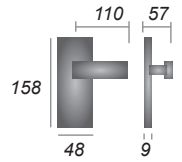

LEVERS ON PLATE

Boston

PC **SN**

Retail prices - exclusive of VAT

BOS1000 Lever Lock	£15.12	£16.61
BOS1010 Lever Latch	£15.12	£16.61
BOS1030 Bathroom Set	£17.82	£18.89
BOS1048 Euro Profile	£17.82	£18.89

Atlanta