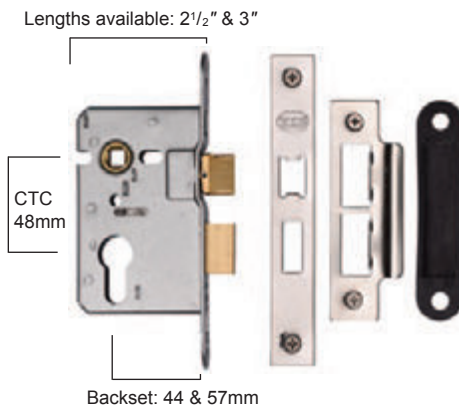

Description

- For internal or external doors which require to be latched and locked using a Euro Profile cylinder.
- Suitable for use with Euro Profile door handles with 8mm spindles and 48mm centres (CTC).
- Suitable for Lever on rose handles requiring bolt through fixing.
- An Iseo Euro Profile cylinder or similar will be required to operate the bolt.
- Includes dust box for strike.
- Easily reversed for door handing without opening lock by turning latch bolt.

BRITISH STANDARD 5 LEVER SASHLOCKS

YK BSSL27	2 1/2" Brass Finish
YK BSSL29	2 1/2" Satin Finish
YK BSSL37	3" Brass Finish
YK BSSL39	3" Satin Finish

REBATE KITS TO SUIT

YKRB BSSL7.5	1/2" Brass Finish
YKRB BSSL9.5	1/2" Satin Finish
YKRB BSSL7.1	1" Brass Finish
YKRB BSSL9.1	1" Satin Finish