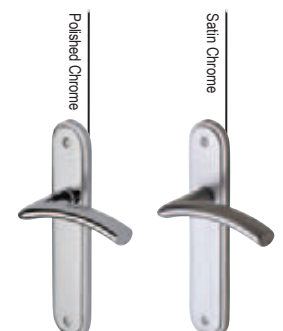

Mercury

AP

SC-3500 Lever Lock	£31.95
SC-3510 Lever Latch	£31.95
SC-3530 Bathroom Set	£36.86
SC-3548 Euro Profile	£36.86

Luca

PC SC

Retail prices - exclusive of VAT

SC-400 Lever Lock	£14.62	£14.62
SC-410 Lever Latch	£14.62	£14.62
SC-420 Bathroom Set	£19.54	£19.54
SC-448 Euro Profile	£19.54	£19.54

Aurora

PC SC

SC-7350 Lever Lock	£18.94	£18.94
SC-7360 Lever Latch	£18.94	£18.94
SC-7330 Bathroom Set	£24.26	£24.26
SC-7348 Euro Profile	£24.26	£24.26

Tosca

PC SC

SC-4350 Lever Lock	£24.17	£24.17
SC-4360 Lever Latch	£24.17	£24.17
SC-4330 Bathroom Set	£29.49	£29.49
SC-4348 Euro Profile	£29.49	£29.49

LOCKS AND LATCHES

Colour of lock cases may change ~ Please visit www.m-marcus.com for retail prices of locks and latches

STANDARD DUTY TUBULAR LATCHES

Bolt Through

YKTL2-AT	2 1/2" Antique Finish
YKTL2-BLK	2 1/2" Black Finish
YKTL2-MB	2 1/2" Matt Bronze Finish
YKTL2-PB	2 1/2" Brass Finish
YKTL2-PC&PN	2 1/2" Pol.Chrome/Nickel Finish
YKTL2-SB	2 1/2" Satin Brass Finish
YKTL2-SN&SC	2 1/2" Satin Chrome/Nickel Finish
YKTL3-AT	3" Antique Finish
YKTL3-BLK	3" Black Finish
YKTL3-MB	3" Matt Bronze Finish
YKTL3-PB	3" Brass Finish
YKTL3-PC&PN	3" Pol.Chrome/Nickel Finish
YKTL3-SB	3" Satin Brass Finish
YKTL3-SN&SC	3" Satin Chrome/Nickel Finish

Description

- Lightly sprung latch.
 - Used for internal doors that do not require locking from either side.
 - Suitable for sprung levers and sprung mortice knobs.
 - Suitable for use with 8mm door handle spindles and for round rose furniture requiring bolt through fixing.
 - Latch is fully reversible for door handing.
- 2 1/2" recommended for Levers
3" recommended for sprung Mortice Knobs
(Not recommended for unsprung Mortice Knobs)*