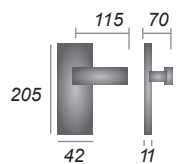

Luca

PC SC

Retail prices - exclusive of VAT

SC-400 Lever Lock	£14.62	£14.62
SC-410 Lever Latch	£14.62	£14.62
SC-420 Bathroom Set	£19.54	£19.54
SC-448 Euro Profile	£19.54	£19.54

Aurora

PC SC

SC-7350 Lever Lock	£18.94	£18.94
SC-7360 Lever Latch	£18.94	£18.94
SC-7330 Bathroom Set	£24.26	£24.26
SC-7348 Euro Profile	£24.26	£24.26

Tosca

PC SC

SC-4350 Lever Lock	£24.17	£24.17
SC-4360 Lever Latch	£24.17	£24.17
SC-4330 Bathroom Set	£29.49	£29.49
SC-4348 Euro Profile	£29.49	£29.49