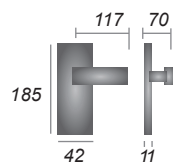

Boston

PC   **SN**

Retail prices - exclusive of VAT

BOS1000 Lever Lock	£15.12	£16.61
BOS1010 Lever Latch	£15.12	£16.61
BOS1030 Bathroom Set	£17.82	£18.89
BOS1048 Euro Profile	£17.82	£18.89

Atlanta

SC   **AP**

SC-7600 Lever Lock	£15.78	£16.39
SC-7610 Lever Latch	£15.78	£16.39
SC-7630 Bathroom Set	£19.54	£20.27
SC-7648 Euro Profile	£19.54	£20.27

Donna

PC   **SC**

SC-6350 Lever Lock	£20.62	£20.62
SC-6360 Lever Latch	£20.62	£20.62
SC-6330 Bathroom Set	£25.93	£25.93
SC-6348 Euro Profile	£25.93	£25.93