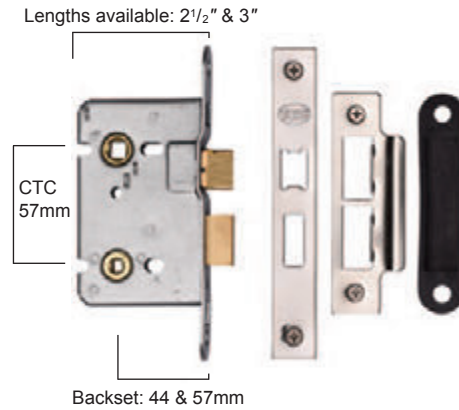

LOCKS AND LATCHES

Colour of lock cases may change ~ Please visit www.m-marcus.com for retail prices of locks and latches

BATHROOM LOCKS Bolt Through

CODE	Code Previously	
YKABL2-AT	YKBL2	2 1/2" Antique Finish
YKABL2-BLK	YKBL2	2 1/2" Black Finish
YKABL2-MB	YKBL2	2 1/2" Matt Bronze Finish
YKABL2-PB	YKBL2	2 1/2" Brass Finish
YKABL2-PC&PN	YKBL2	2 1/2" Pol.Chrome/Nickel Finish
YKABL2-SB	YKBL2	2 1/2" Satin Brass Finish
YKABL2-SN&SC	YKBL2	2 1/2" Satin Chrome/Nickel Finish
YKABL3-AT	YKBL3	3" Antique Finish
YKABL3-BLK	YKBL3	3" Black Finish
YKABL3-MB	YKBL3	3" Matt Bronze Finish
YKABL3-PB	YKBL3	3" Brass Finish
YKABL3-PC&PN	YKBL3	3" Pol.Chrome/Nickel Finish
YKABL3-SB	YKBL3	3" Satin Brass Finish
YKABL3-SN&SC	YKBL3	3" Satin Chrome/Nickel Finish

Description

1. For internal doors where privacy is required.
   - Suitable for use with bathroom door handles with 8mm spindles and 57mm centres (CTC).
   - Also suitable for use with lever on rose handles requiring bolt through fixing or with door knobs, latch is fully reversible for door handing.
   - When using lever on rose handles or door knobs use with separate Thumbturn & Release.
   - Includes dust box for strike.
   - Easily reversed for door handing without opening lock by turning latch bolt.
2. *2 1/2" recommended for Levers*
   3" recommended for Mortice Knobs

3 LEVER SASHLOCKS Bolt Through

CODE	Code Previously	
YKASL32-AT	YKSL32	2 1/2" Antique Finish
YKASL32-BLK	YKSL32	2 1/2" Black Finish
YKASL32-MB	YKSL32	2 1/2" Matt Bronze Finish
YKASL32-PB	YKSL32	2 1/2" Brass Finish
YKASL32-PC&PN	YKSL32	2 1/2" Pol.Chrome/Nickel Finish
YKASL32-SB	YKSL32	2 1/2" Satin Brass Finish
YKASL32-SN&SC	YKSL32	2 1/2" Satin Chrome/Nickel Finish
YKASL33-AT	YKSL33	3" Antique Finish
YKASL33-BLK	YKSL33	3" Black Finish
YKASL33-MB	YKSL33	3" Matt Bronze Finish
YKASL33-PB	YKSL33	3" Brass Finish
YKASL33-PC&PN	YKSL33	3" Pol.Chrome/Nickel Finish
YKASL33-SB	YKSL33	3" Satin Brass Finish
YKASL33-SN&SC	YKSL33	3" Satin Chrome/Nickel Finish