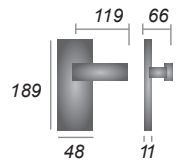

Swift

PC **AP**

Retail prices - exclusive of VAT

SC-3400 Lever Lock	£21.90	£21.90
SC-3410 Lever Latch	£21.90	£21.90
SC-3430 Bathroom Set	£27.21	£27.21
SC-3448 Euro Profile	£27.21	£27.21

Lena

AP

SC-2350 Lever Lock	£24.74
SC-2360 Lever Latch	£24.74
SC-2330 Bathroom Set	£30.50
SC-2348 Euro Profile	£30.05