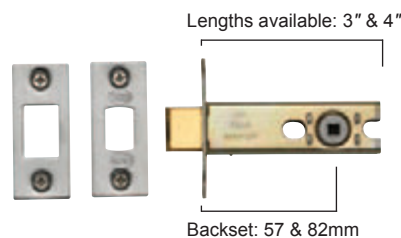

Description

- Used for internal doors where privacy is required. A thumbturn and release is required to operate the bolt.
- Door is locked & unlocked by throwing the bolt. In emergencies the bolt may be thrown using a coin release from outside.
- Suitable for use with 5mm thumbturn & emergency release spindles and for thumbturns requiring bolt through fixing.
- Includes dust box for strike plate.
- Bolt is fully reversible for door handing & suitable for thumbturns that require bolt through fixing.