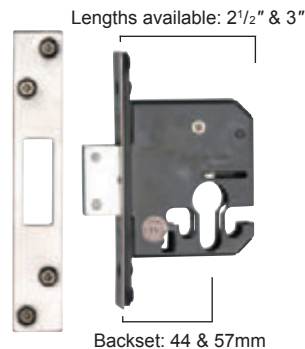

LOCKS AND LATCHES

Colour of lock cases may change ~ Please visit www.m-marcus.com for retail prices of locks and latches

BRITISH STANDARD 5 LEVER DEADLOCKS

YK BSDL27	2 1/2" Brass Finish
YK BSDL29	2 1/2" Satin Finish
YK BSDL37	3" Brass Finish
YK BSDL39	3" Satin Finish

REBATE KITS TO SUIT

YKRB BSDL7.5	1/2" Brass Finish
YKRB BSDL9.5	1/2" Satin Finish
YKRB BSDL7.1	1" Brass Finish
YKRB BSDL9.1	1" Satin Finish

Description

- For external doors which require secure locking using a kitemarked BS 3621 approved mortice lock.
- Provides added security when fitted in conjunction with nightlatches
- Includes fixing guide template & dust box for strike.

SUPER EURO PROFILE SASHLOCKS

YKCSLE27.CE	2 1/2" PVD Brass Finish
YKCSLE28.CE	2 1/2" PSS
YKCSLE29.CE	2 1/2" SSS
YKCSLE37.CE	3" PVD Brass Finish
YKCSLE38.CE	3" PSS
YKCSLE39.CE	3" SSS

REBATE KITS TO SUIT

YKRB BSSL7.5	1/2" Brass Finish
YKRB BSSL9.5	1/2" Satin Finish
YKRB BSSL7.1	1" Brass Finish
YKRB BSSL9.1	1" Satin Finish

Description

- For external doors which require to be latched and securely locked using a Euro Profile cylinder.
- Suitable for use with Euro Profile door handles with 8mm spindles and 48mm centres (CTC).
- Suitable for Lever on rose handles requiring bolt through fixing.
- An Iseo Euro Profile cylinder or similar will be required to operate the bolt.
- Includes fixing guide template & dustbox for strike.
- Easily reversed for door handing without opening lock by turning latch bolt.

DEADLOCKS

YKCDLE27.CE	2 1/2" PVD Brass Finish
YKCDLE28.CE	2 1/2" PSS
YKCDLE29.CE	2 1/2" SSS
YKCDLE37.CE	3" PVD Brass Finish
YKCDLE38.CE	3" PSS
YKCDLE39.CE	3" SSS

REBATE KITS TO SUIT

YKRB BSDL7.5	1/2" Brass Finish
YKRB BSDL9.5	1/2" Satin Finish
YKRB BSDL7.1	1" Brass Finish
YKRB BSDL9.1	1" Satin Finish

Description