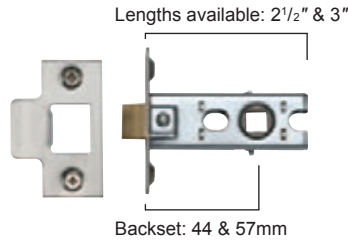

LOCKS AND LATCHES

Colour of lock cases may change ~ Please visit www.m-marcus.com for retail prices of locks and latches

STANDARD DUTY TUBULAR LATCHES

Bolt Through

YKTL2-AT	2 1/2" Antique Finish
YKTL2-BLK	2 1/2" Black Finish
YKTL2-MB	2 1/2" Matt Bronze Finish
YKTL2-PB	2 1/2" Brass Finish
YKTL2-PC&PN	2 1/2" Pol.Chrome/Nickel Finish
YKTL2-SB	2 1/2" Satin Brass Finish
YKTL2-SN&SC	2 1/2" Satin Chrome/Nickel Finish
YKTL3-AT	3" Antique Finish
YKTL3-BLK	3" Black Finish
YKTL3-MB	3" Matt Bronze Finish
YKTL3-PB	3" Brass Finish
YKTL3-PC&PN	3" Pol.Chrome/Nickel Finish
YKTL3-SB	3" Satin Brass Finish
YKTL3-SN&SC	3" Satin Chrome/Nickel Finish