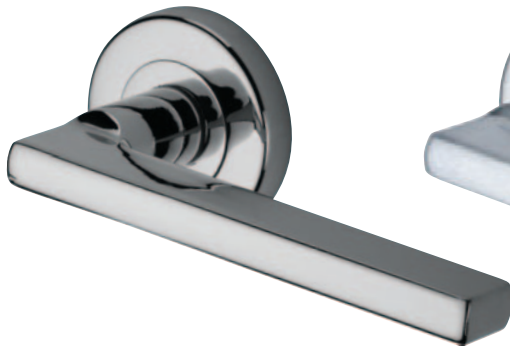

SC Satin Chrome Finish

Vector

Vector

SC-7580-PC
£15.29

SC-7580-SC
£15.29

SC-7580-BLK
£18.56

DIMENSIONS

Ico