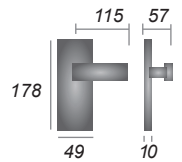

Donna

PC   **SC**

SC-6350 Lever Lock	£20.62	£20.62
SC-6360 Lever Latch	£20.62	£20.62
SC-6330 Bathroom Set	£25.93	£25.93
SC-6348 Euro Profile	£25.93	£25.93