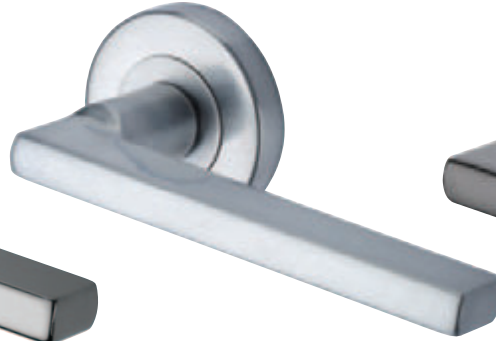

SC Satin Chrome Finish

Vector

Vector

SC-7580-PC
£15.29

SC-7580-SC
£15.29

SC-7580-BLK
£18.56

DIMENSIONS

Ico