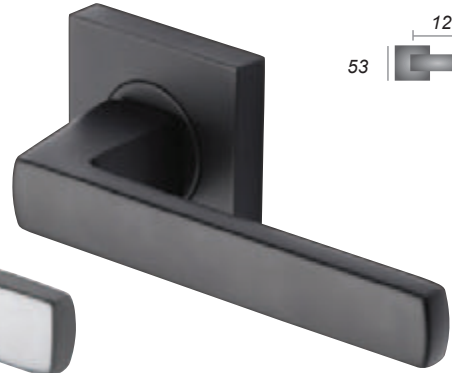

Axis

SC-4062-PC
£19.65

SC-4062-SC
£19.65

SC-4062-BLK
£20.74

DIMENSIONS