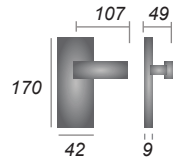

Aurora

PC SC

SC-7350 Lever Lock	£18.94	£18.94
SC-7360 Lever Latch	£18.94	£18.94
SC-7330 Bathroom Set	£24.26	£24.26
SC-7348 Euro Profile	£24.26	£24.26