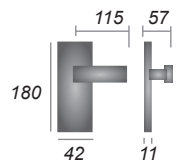

Tosca

PC SC

SC-4350 Lever Lock	£24.17	£24.17
SC-4360 Lever Latch	£24.17	£24.17
SC-4330 Bathroom Set	£29.49	£29.49
SC-4348 Euro Profile	£29.49	£29.49