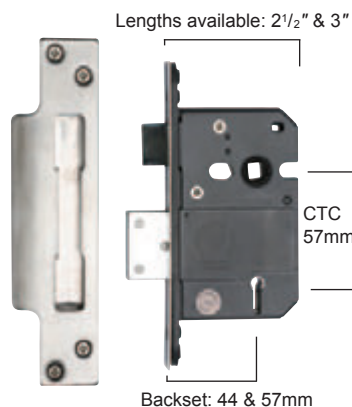

Description

- For external doors which require secure locking using a kitemarked BS 3621 approved mortice lock.
- Suitable for use with lever lock handles with 8mm spindles and 57mm centres (CTC).
- Also suitable for use with lever on rose handles requiring bolt through fixing.
- Includes fixing guide template & dust box for strike.
- Easily reversed for door handing without opening lock by turning latch bolt.