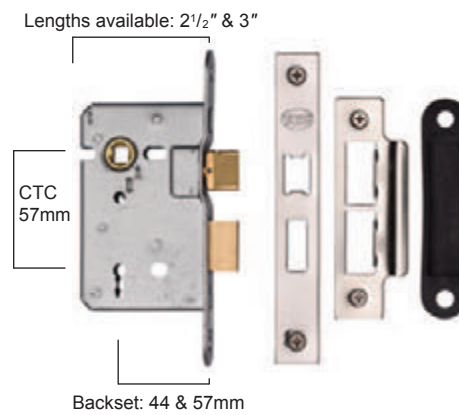

Description

1. For internal doors which need to be latched and locked.
   - Suitable for use with lever lock door handles with 8mm spindles and 57mm centres (CTC)
   - Also suitable for use with lever on rose handles requiring bolt through fixing or with door knobs.
   - Includes dust box for strike.
   - Easily reversed for door handing without opening lock by turning latch bolt.
2. *2 1/2" recommended for Levers*
   3" recommended for Mortice Knobs

EUROPROFILE SASHLOCKS

YKASLE2-AT	2 1/2" Antique Finish
YKASLE2-BLK	2 1/2" Black Finish
YKASLE2-MB	2 1/2" Matt Bronze Finish
YKASLE2-PB	2 1/2" Brass Finish
YKASLE2-PC&PN	2 1/2" Pol.Chrome/Nickel Finish
YKASLE2-SB	2 1/2" Satin Brass Finish
YKASLE2-SN&SC	2 1/2" Satin Chrome/Nickel Finish
YKASLE3-AT	3" Antique Finish
YKASLE2-BLK	3" Black Finish
YKASLE3-MB	3" Matt Bronze Finish
YKASLE3-PB	3" Brass Finish
YKASLE3-PC&PN	3" Pol.Chrome/Nickel Finish
YKASLE3-SB	3" Satin Brass Finish
YKASLE3-SN&SC	3" Satin Chrome/Nickel Finish