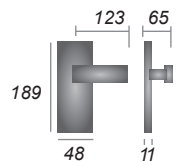

Swift

PC   **AP**

Retail prices - exclusive of VAT

SC-3400 Lever Lock	£21.90	£21.90
SC-3410 Lever Latch	£21.90	£21.90
SC-3430 Bathroom Set	£27.21	£27.21
SC-3448 Euro Profile	£27.21	£27.21

Lena

AP

SC-2350 Lever Lock	£24.74
SC-2360 Lever Latch	£24.74
SC-2330 Bathroom Set	£30.50
SC-2348 Euro Profile	£30.05

Mercury

AP

SC-3500 Lever Lock	£31.95
SC-3510 Lever Latch	£31.95
SC-3530 Bathroom Set	£36.86
SC-3548 Euro Profile	£36.86