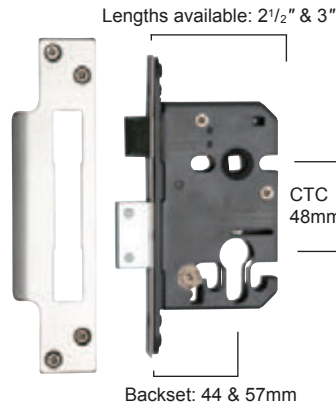

Description

- For external doors which require to be latched and securely locked using a Euro Profile cylinder.
- Suitable for use with Euro Profile door handles with 8mm spindles and 48mm centres (CTC).
- Suitable for Lever on rose handles requiring bolt through fixing.
- An Iseo Euro Profile cylinder or similar will be required to operate the bolt.
- Includes fixing guide template & dustbox for strike.
- Easily reversed for door handing without opening lock by turning latch bolt.