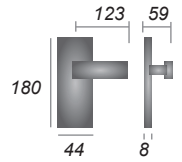

Swift

PC   **AP**

Retail prices - exclusive of VAT

SC-3400 Lever Lock	£21.90	£21.90
SC-3410 Lever Latch	£21.90	£21.90
SC-3430 Bathroom Set	£27.21	£27.21
SC-3448 Euro Profile	£27.21	£27.21

Lena

AP

SC-2350 Lever Lock	£24.74
SC-2360 Lever Latch	£24.74
SC-2330 Bathroom Set	£30.50
SC-2348 Euro Profile	£30.05

Mercury

AP

SC-3500 Lever Lock	£31.95
SC-3510 Lever Latch	£31.95
SC-3530 Bathroom Set	£36.86
SC-3548 Euro Profile	£36.86