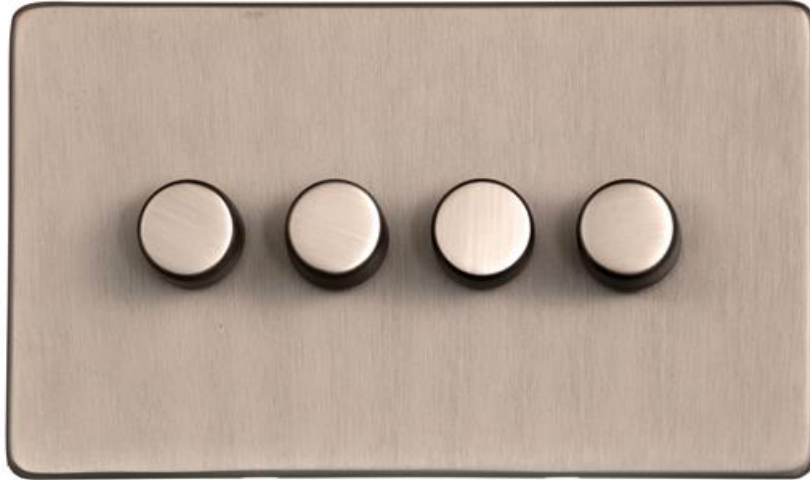

Heritage Brass

Studio Range - Aged Pewter

4 Gang TED Dimmer (Compatible with LED Lamps) - YAP.290.TED

Range	Studio Range
Product	Studio Range Aged Pewter Switches & Sockets, YAP
Insert Type	4 Gang TED Dimmer (Compatible with LED Lamps)
Plate Finish	Aged Pewter
Switch Colour	Aged Pewter
Body and Switch Trim	Trimless
Height	88 mm
Width	148 mm
Fixing Hole Centres	Box Fixing = 120.6 mm
Minimum Box Depth	35
Current	-
Voltage	230 V
Power	Max 120 W - 10 Lamps Trailing Edge
Terminal Capacity	4 mm ²
Earth Terminal Capacity	5 mm ²
Product Class 1	Face plate must be earthed
Ambient Operating Temperature	-5°C - 40°C
Recommended Location	Indoor use only
Standard	BS EN 55014, BS EN 60669-2-1