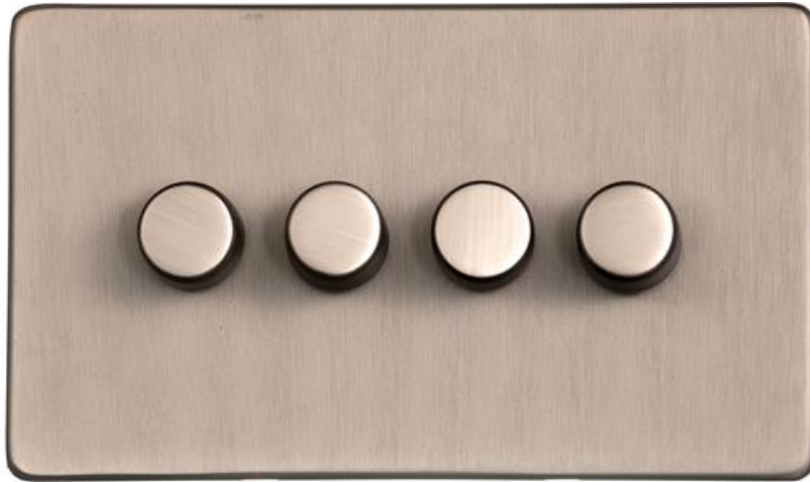

# Heritage Brass

## Studio Range - Aged Pewter

### 4G Multi Location Secondary Dimmer - YAP.290.MLS

<b>Range</b>	Studio Range
<b>Product</b>	Studio Range Aged Pewter Switches & Sockets, YAP
<b>Insert Type</b>	4G Multi Location Secondary Dimmer
<b>Plate Finish</b>	Aged Pewter
<b>Switch Colour</b>	Aged Pewter
<b>Body and Switch Trim</b>	Trimless
<b>Height</b>	88 mm
<b>Width</b>	148 mm
<b>Fixing Hole Centres</b>	Box Fixing = 120.6 mm
<b>Minimum Box Depth</b>	35
<b>Current</b>	-
<b>Voltage</b>	230 V
<b>Power</b>	Max 100 W - 10 Lamps
<b>Terminal Capacity</b>	4 mm <sup>2</sup>
<b>Earth Terminal Capacity</b>	5 mm <sup>2</sup>
<b>Product Class 1</b>	Face plate must be earthed
<b>Ambient Operating Temperature</b>	-5Â°C - 40Â°C
<b>Recommended Location</b>	Indoor use only
<b>Standard</b>	BSEN60669-2-1