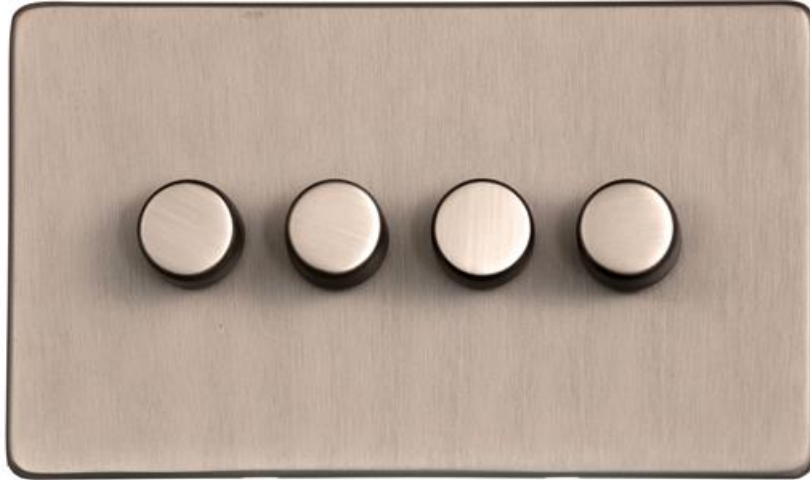

Heritage Brass

Studio Range - Aged Pewter 4G Multi Location Primary Dimmer - YAP.290.MLP

Range	Studio Range
Product	Studio Range Aged Pewter Switches & Sockets, YAP
Insert Type	4G Multi Location Primary Dimmer
Plate Finish	Aged Pewter
Switch Colour	Aged Pewter
Body and Switch Trim	Trimless
Height	88 mm
Width	148 mm
Fixing Hole Centres	Box Fixing = 120.6 mm
Minimum Box Depth	35
Current	-
Voltage	230 V
Power	Max 100 W - 10 Lamps
Terminal Capacity	4 mm ²
Earth Terminal Capacity	5 mm ²
Product Class 1	Face plate must be earthed
Ambient Operating Temperature	-5Â°C - 40Â°C
Recommended Location	Indoor use only
Standard	BSEN60669-2-1