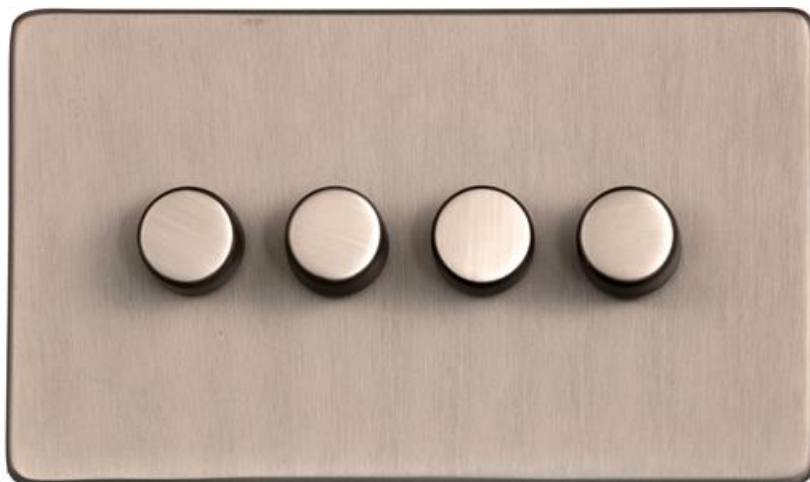

# Heritage Brass

## Studio Range - Aged Pewter

### 4G Multi Location Primary Dimmer - YAP.290.MLP

<b>Range</b>	Studio Range
<b>Product</b>	Studio Range Aged Pewter Switches & Sockets, YAP
<b>Insert Type</b>	4G Multi Location Primary Dimmer
<b>Plate Finish</b>	Aged Pewter
<b>Switch Colour</b>	Aged Pewter
<b>Body and Switch Trim</b>	Trimless
<b>Height</b>	88 mm
<b>Width</b>	148 mm
<b>Fixing Hole Centres</b>	Box Fixing = 120.6 mm
<b>Minimum Box Depth</b>	35
<b>Current</b>	-
<b>Voltage</b>	230 V
<b>Power</b>	Max 100 W - 10 Lamps
<b>Terminal Capacity</b>	4 mm <sup>2</sup>
<b>Earth Terminal Capacity</b>	5 mm <sup>2</sup>
<b>Product Class 1</b>	Face plate must be earthed
<b>Ambient Operating Temperature</b>	-5Â°C - 40Â°C
<b>Recommended Location</b>	Indoor use only
<b>Standard</b>	BSEN60669-2-1