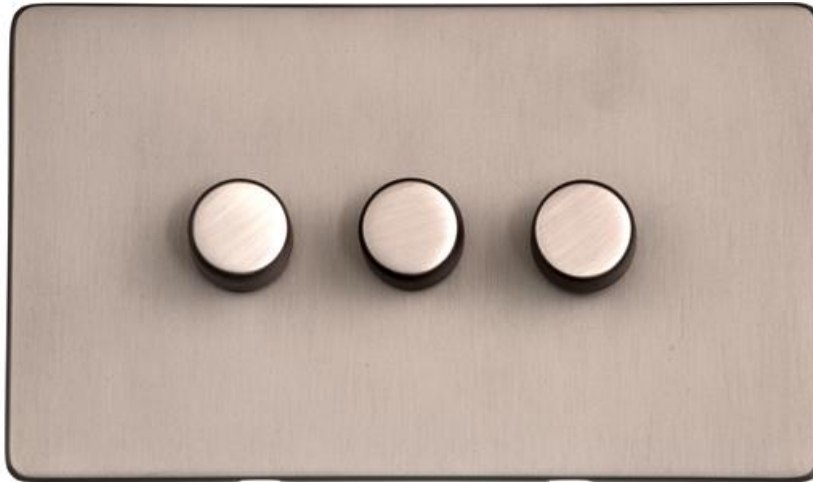

Heritage Brass

Studio Range - Aged Pewter 3G Multi Location Primary Dimmer - YAP.280.MLP

Range	Studio Range
Product	Studio Range Aged Pewter Switches & Sockets, YAP
Insert Type	3G Multi Location Primary Dimmer
Plate Finish	Aged Pewter
Switch Colour	Aged Pewter
Body and Switch Trim	Trimless
Height	88 mm
Width	148 mm
Fixing Hole Centres	Box Fixing = 120.6 mm
Minimum Box Depth	35
Current	-
Voltage	230 V
Power	Max 100 W - 10 Lamps
Terminal Capacity	4 mm ²
Earth Terminal Capacity	5 mm ²
Product Class 1	Face plate must be earthed
Ambient Operating Temperature	-5Â°C - 40Â°C
Recommended Location	Indoor use only
Standard	BSEN60669-2-1