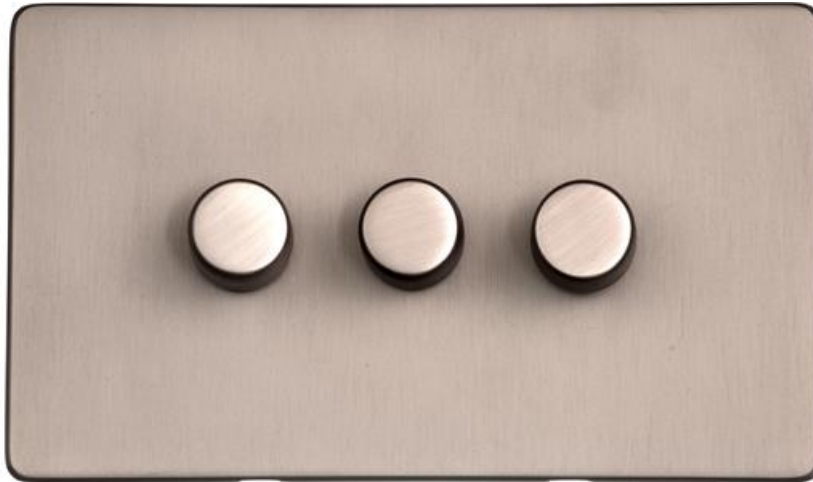

Heritage Brass

Studio Range - Aged Pewter

3G Multi Location Primary Dimmer - YAP.280.MLP

Range	Studio Range
Product	Studio Range Aged Pewter Switches & Sockets, YAP
Insert Type	3G Multi Location Primary Dimmer
Plate Finish	Aged Pewter
Switch Colour	Aged Pewter
Body and Switch Trim	Trimless
Height	88 mm
Width	148 mm
Fixing Hole Centres	Box Fixing = 120.6 mm
Minimum Box Depth	35
Current	-
Voltage	230 V
Power	Max 100 W - 10 Lamps
Terminal Capacity	4 mm ²
Earth Terminal Capacity	5 mm ²
Product Class 1	Face plate must be earthed
Ambient Operating Temperature	-5Â°C - 40Â°C
Recommended Location	Indoor use only
Standard	BSEN60669-2-1