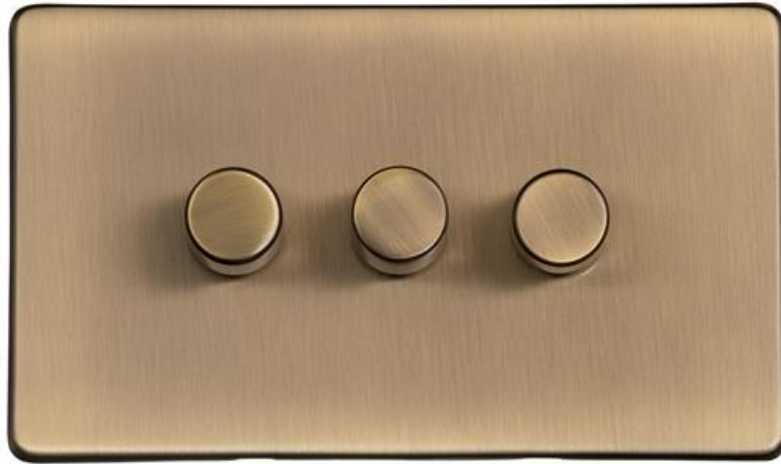

Heritage Brass

Studio Range - Antique Brass

3G Multi Location Primary Dimmer - Y91.280.MLP

Range	Studio Range
Product	Studio Range Antique Brass Switches & Sockets, Y91
Insert Type	3G Multi Location Primary Dimmer
Plate Finish	Antique Brass
Switch Colour	Antique Brass
Body and Switch Trim	Trimless
Height	88 mm
Width	148 mm
Fixing Hole Centres	Box Fixing = 120.6 mm
Minimum Box Depth	35
Current	-
Voltage	230 V
Power	Max 100 W - 10 Lamps
Terminal Capacity	4 mm ²
Earth Terminal Capacity	5 mm ²
Product Class 1	Face plate must be earthed
Ambient Operating Temperature	-5Â°C - 40Â°C
Recommended Location	Indoor use only
Standard	BSEN60669-2-1