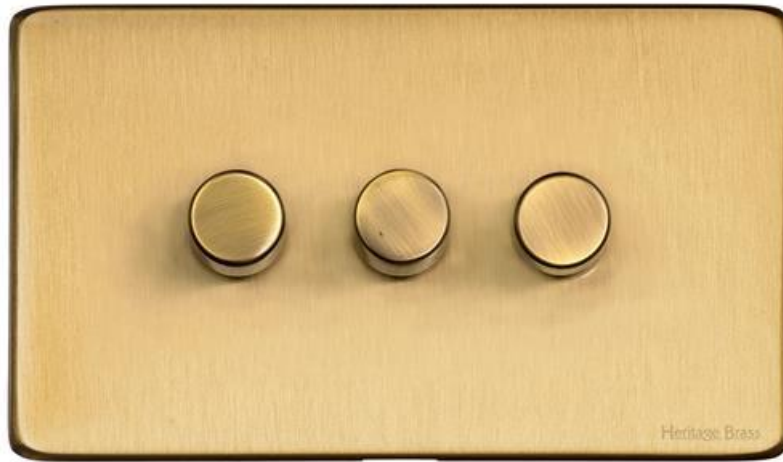

## Studio Range - Satin Brass

### 3G Multi Location Primary Dimmer - Y44.280.MLP

<b>Range</b>	Studio Range
<b>Product</b>	Studio Range Satin Brass Switches & Sockets, Y44
<b>Insert Type</b>	3G Multi Location Primary Dimmer
<b>Plate Finish</b>	Satin Brass
<b>Switch Colour</b>	Satin Brass
<b>Body and Switch Trim</b>	Trimless
<b>Height</b>	88 mm
<b>Width</b>	148 mm
<b>Fixing Hole Centres</b>	Box Fixing = 120.6 mm
<b>Minimum Box Depth</b>	35
<b>Current</b>	-
<b>Voltage</b>	230 V
<b>Power</b>	Max 100 W - 10 Lamps
<b>Terminal Capacity</b>	4 mm <sup>2</sup>
<b>Earth Terminal Capacity</b>	5 mm <sup>2</sup>
<b>Product Class 1</b>	Face plate must be earthed
<b>Ambient Operating Temperature</b>	-5Â°C - 40Â°C
<b>Recommended Location</b>	Indoor use only
<b>Standard</b>	BSEN60669-2-1