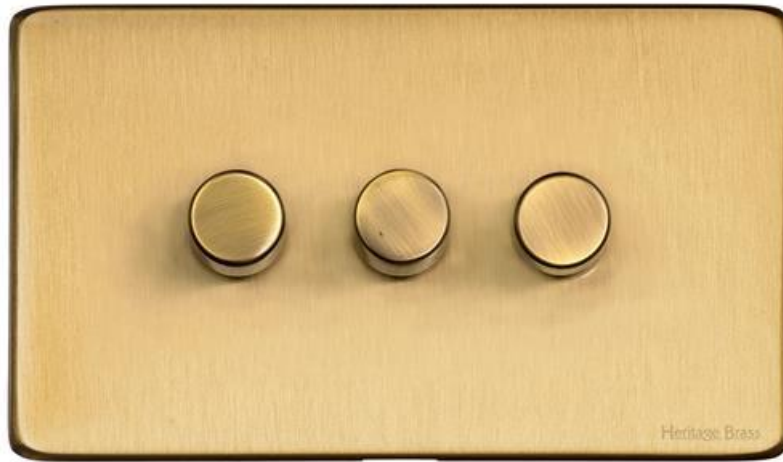

## Studio Range - Satin Brass

3 Gang Dimmer 400 watts (Compatible with halogen/ incandescent bulbs) - Y44.280.400

<b>Range</b>	Studio Range
<b>Product</b>	Studio Range Satin Brass Switches & Sockets, Y44
<b>Insert Type</b>	3 Gang Dimmer 400 watts (Compatible with halogen/ incandescent bulbs)
<b>Plate Finish</b>	Satin Brass
<b>Switch Colour</b>	Satin Brass
<b>Body and Switch Trim</b>	Trimless
<b>Height</b>	88 mm
<b>Width</b>	148 mm
<b>Fixing Hole Centres</b>	Box Fixing = 120.6 mm
<b>Minimum Box Depth</b>	35
<b>Current</b>	-
<b>Voltage</b>	230 V
<b>Power</b>	60 W - 400 W Leading Edge
<b>Terminal Capacity</b>	4 mm <sup>2</sup>
<b>Earth Terminal Capacity</b>	5 mm <sup>2</sup>
<b>Product Class 1</b>	Face plate must be earthed
<b>Ambient Operating Temperature</b>	-5°C - 40°C
<b>Recommended Location</b>	Indoor use only
<b>Standard</b>	BS EN 55014, BS EN 60669-2-1