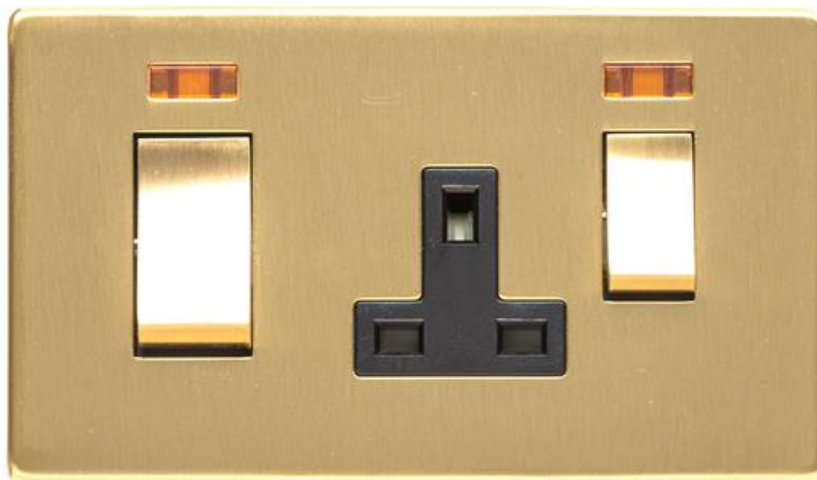

Heritage Brass

Studio Range - Satin Brass

45A Cooker Unit + 13A Socket - Y44.262.SBBK

Range	Studio Range
Product	Studio Range Satin Brass Switches & Sockets, Y44
Insert Type	45A Cooker Unit + 13A Socket
Plate Finish	Satin Brass
Switch Colour	Satin Brass
Body and Switch Trim	Black
Height	88 mm
Width	148 mm
Fixing Hole Centres	Box Fixing = 120.6 mm
Minimum Box Depth	48
Current	45 Amp
Voltage	230 V
Power	-
Terminal Capacity	4 mm ²
Earth Terminal Capacity	5 mm ²
Product Class 1	Face plate must be earthed
Ambient Operating Temperature	-5°C - 40°C
Recommended Location	Indoor use only
Standard	BS 4177, BS 1363