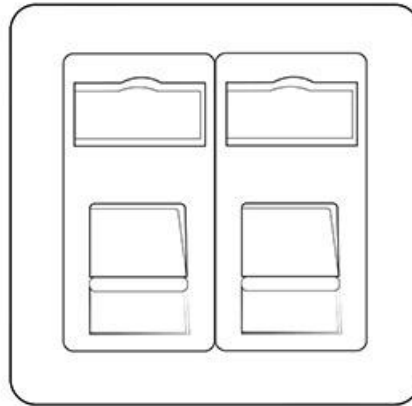

Heritage Brass

Studio Range - Satin Brass 2 Gang Master Line Socket - Y44.257.BK-M

| | |
|--------------------------------------|--|
| Range | Studio Range |
| Product | Studio Range Satin Brass Switches & Sockets, Y44 |
| Insert Type | 2 Gang Master Line Socket |
| Plate Finish | Satin Brass |
| Switch Colour | - |
| Body and Switch Trim | Black |
| Height | 88 mm |
| Width | 88 mm |
| Fixing Hole Centres | Box Fixing = 60.3 mm |
| Minimum Box Depth | 35 |
| Current | - |
| Voltage | 230 V |
| Power | - |
| Terminal Capacity | 4 mm ² |
| Earth Terminal Capacity | 5 mm ² |
| Product Class 1 | Face plate must be earthed |
| Ambient Operating Temperature | -5°C - 40°C |
| Recommended Location | Indoor use only |
| Standard | BS 3041 |