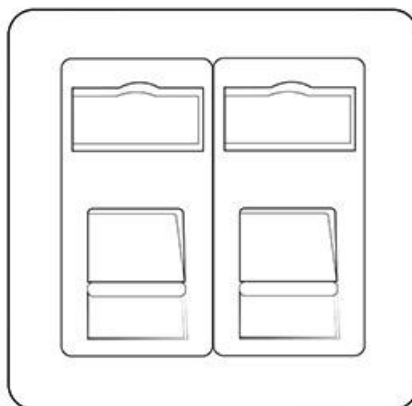

Heritage Brass

Studio Range - Satin Brass 2 Gang Secondary Line Socket - Y44.256.BK-S

Range	Studio Range
Product	Studio Range Satin Brass Switches & Sockets, Y44
Insert Type	2 Gang Secondary Line Socket
Plate Finish	Satin Brass
Switch Colour	-
Body and Switch Trim	Black
Height	88 mm
Width	88 mm
Fixing Hole Centres	Box Fixing = 60.3 mm
Minimum Box Depth	35
Current	-
Voltage	230 V
Power	-
Terminal Capacity	4 mm²
Earth Terminal Capacity	5 mm²
Product Class 1	Face plate must be earthed
Ambient Operating Temperature	-5°C - 40°C
Recommended Location	Indoor use only
Standard	BS 3041

All products listed conform to current British or European standards and the product information is correct at the time of going to press.	All accessories are manufactured under an accredited BS EN 9001:2008 Quality System.	It is the policy of the company to continually improve products as part of our development program. Therefore, we respect the right to alter designs and dimensions without prior notice.
Illustrations and diagrams are produced within the limitations of reproductions and printing processes are not binding.	Due to manufacturing process we cannot guarantee an exact colour match and shadings of certain finishes.	Correct as 09.07.2026. E&OE

British Standards
The Heritage Brass Electrical Collection is designed and manufactured to comply with the requirements of the relevant British Standards.

M. Marcus Ltd.
Telephone: +44 (0)1384247845
Fax: 01384 243 312
Email: electsales@m-marcus.com
Website: www.m-marcus.com