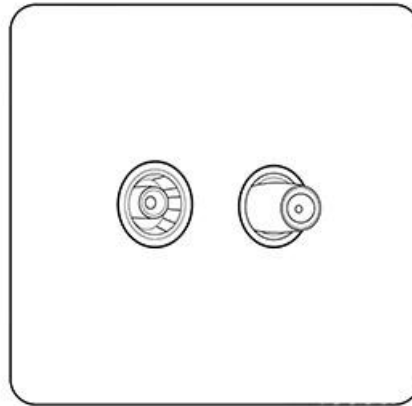

Heritage Brass

Studio Range - Satin Brass

TV/Satellite Socket - Y44.226.BK

Range	Studio Range
Product	Studio Range Satin Brass Switches & Sockets, Y44
Insert Type	TV/Satellite Socket
Plate Finish	Satin Brass
Switch Colour	-
Body and Switch Trim	Black
Height	88 mm
Width	88 mm
Fixing Hole Centres	Box Fixing = 60.3 mm
Minimum Box Depth	35
Current	-
Voltage	230 V
Power	-
Terminal Capacity	4 mm ²
Earth Terminal Capacity	5 mm ²
Product Class 1	Face plate must be earthed
Ambient Operating Temperature	-5°C - 40°C
Recommended Location	Indoor use only
Standard	BS 3041