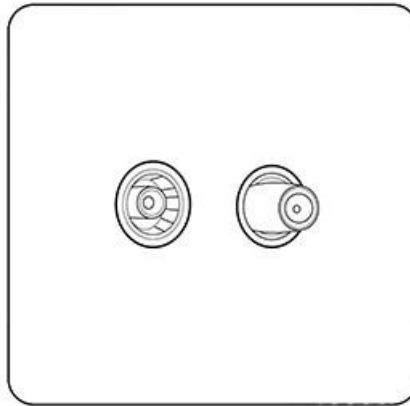

## Studio Range - Satin Brass

TV/Satellite Socket - Y44.226.BK

<b>Range</b>	Studio Range
<b>Product</b>	Studio Range Satin Brass Switches & Sockets, Y44
<b>Insert Type</b>	TV/Satellite Socket
<b>Plate Finish</b>	Satin Brass
<b>Switch Colour</b>	-
<b>Body and Switch Trim</b>	Black
<b>Height</b>	88 mm
<b>Width</b>	88 mm
<b>Fixing Hole Centres</b>	Box Fixing = 60.3 mm
<b>Minimum Box Depth</b>	35
<b>Current</b>	-
<b>Voltage</b>	230 V
<b>Power</b>	-
<b>Terminal Capacity</b>	4 mm <sup>2</sup>
<b>Earth Terminal Capacity</b>	5 mm <sup>2</sup>
<b>Product Class 1</b>	Face plate must be earthed
<b>Ambient Operating Temperature</b>	-5°C - 40°C
<b>Recommended Location</b>	Indoor use only
<b>Standard</b>	BS 3041