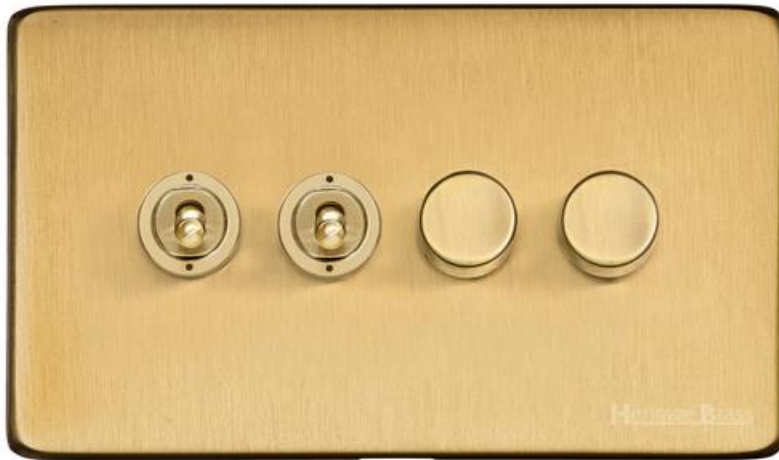

Heritage Brass

Studio Range - Satin Brass

4G Mixed Toggle Dimmer Switch 2xToggle 2xTED - Y44-2TOG-2TED

Range	Studio Range
Product	Studio Range Satin Brass Switches & Sockets, Y44
Insert Type	4G Mixed Toggle Dimmer Switch 2xToggle 2xTED
Plate Finish	Satin Brass
Switch Colour	Satin Brass
Body and Switch Trim	Satin Brass
Height	88 mm
Width	148 mm
Fixing Hole Centres	Box Fixing = 120.6 mm
Minimum Box Depth	35
Current	Switch rated 20 Amp
Voltage	230 V
Power	Max 120 W and 10 bulbs per dimmer module trailing edge
Terminal Capacity	4 mm ²
Earth Terminal Capacity	5 mm ²
Product Class 1	Face plate must be earthed
Ambient Operating Temperature	-5Â°C - 40Â°C
Recommended Location	Indoor use only
Standard	BS EN 55014, BS EN 60669-2-1