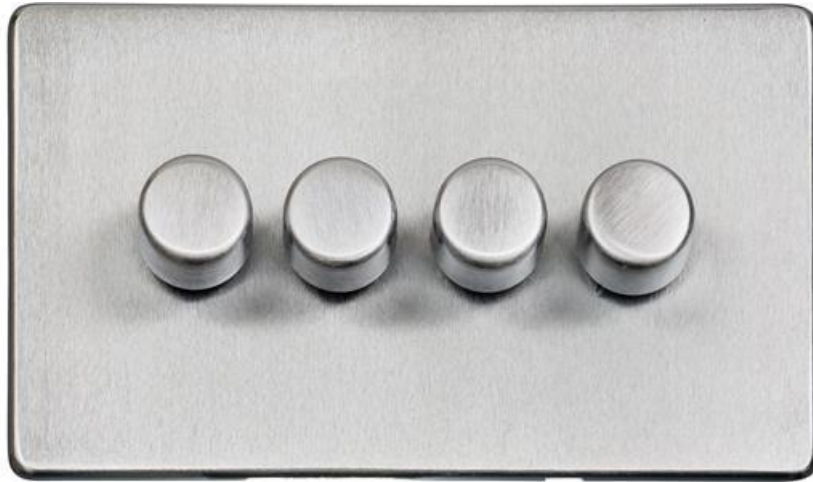

# Heritage Brass

## Studio Range - Satin Chrome

### 4 Gang TED Dimmer (Compatible with LED Lamps) - Y33.290.TED

<b>Range</b>	Studio Range
<b>Product</b>	Studio Range Satin Chrome Switches & Sockets, Y33
<b>Insert Type</b>	4 Gang TED Dimmer (Compatible with LED Lamps)
<b>Plate Finish</b>	Satin Chrome
<b>Switch Colour</b>	Satin Chrome
<b>Body and Switch Trim</b>	Trimless
<b>Height</b>	88 mm
<b>Width</b>	148 mm
<b>Fixing Hole Centres</b>	Box Fixing = 120.6 mm
<b>Minimum Box Depth</b>	35
<b>Current</b>	-
<b>Voltage</b>	230 V
<b>Power</b>	Max 120 W - 10 Lamps Trailing Edge
<b>Terminal Capacity</b>	4 mm <sup>2</sup>
<b>Earth Terminal Capacity</b>	5 mm <sup>2</sup>
<b>Product Class 1</b>	Face plate must be earthed
<b>Ambient Operating Temperature</b>	-5°C - 40°C
<b>Recommended Location</b>	Indoor use only
<b>Standard</b>	BS EN 55014, BS EN 60669-2-1