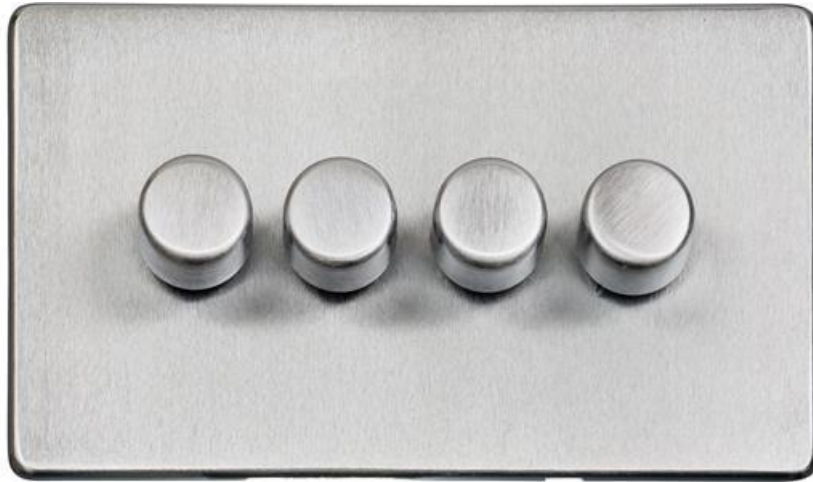

Heritage Brass

Studio Range - Satin Chrome

4G Multi Location Secondary Dimmer - Y33.290.MLS

Range	Studio Range
Product	Studio Range Satin Chrome Switches & Sockets, Y33
Insert Type	4G Multi Location Secondary Dimmer
Plate Finish	Satin Chrome
Switch Colour	Satin Chrome
Body and Switch Trim	Trimless
Height	88 mm
Width	148 mm
Fixing Hole Centres	Box Fixing = 120.6 mm
Minimum Box Depth	35
Current	-
Voltage	230 V
Power	Max 100 W - 10 Lamps
Terminal Capacity	4 mm ²
Earth Terminal Capacity	5 mm ²
Product Class 1	Face plate must be earthed
Ambient Operating Temperature	-5Â°C - 40Â°C
Recommended Location	Indoor use only
Standard	BSEN60669-2-1