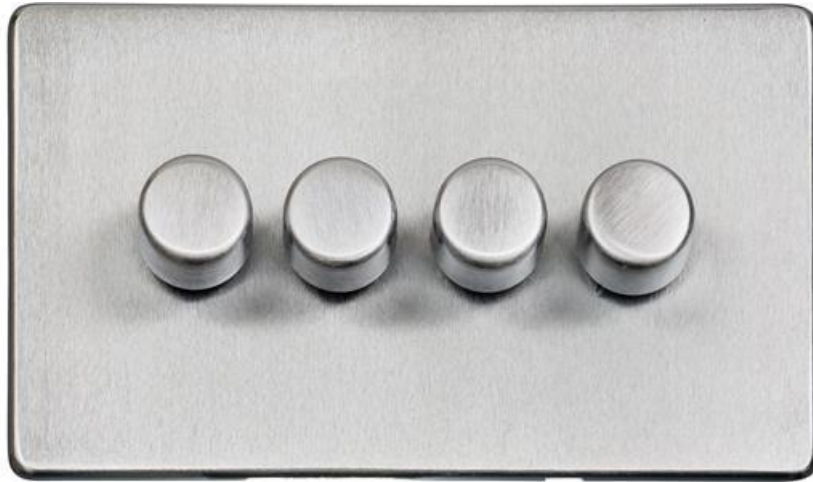

# Heritage Brass

## Studio Range - Satin Chrome

### 4G Multi Location Primary Dimmer - Y33.290.MLP

<b>Range</b>	Studio Range
<b>Product</b>	Studio Range Satin Chrome Switches & Sockets, Y33
<b>Insert Type</b>	4G Multi Location Primary Dimmer
<b>Plate Finish</b>	Satin Chrome
<b>Switch Colour</b>	Satin Chrome
<b>Body and Switch Trim</b>	Trimless
<b>Height</b>	88 mm
<b>Width</b>	148 mm
<b>Fixing Hole Centres</b>	Box Fixing = 120.6 mm
<b>Minimum Box Depth</b>	35
<b>Current</b>	-
<b>Voltage</b>	230 V
<b>Power</b>	Max 100 W - 10 Lamps
<b>Terminal Capacity</b>	4 mm <sup>2</sup>
<b>Earth Terminal Capacity</b>	5 mm <sup>2</sup>
<b>Product Class 1</b>	Face plate must be earthed
<b>Ambient Operating Temperature</b>	-5Â°C - 40Â°C
<b>Recommended Location</b>	Indoor use only
<b>Standard</b>	BSEN60669-2-1