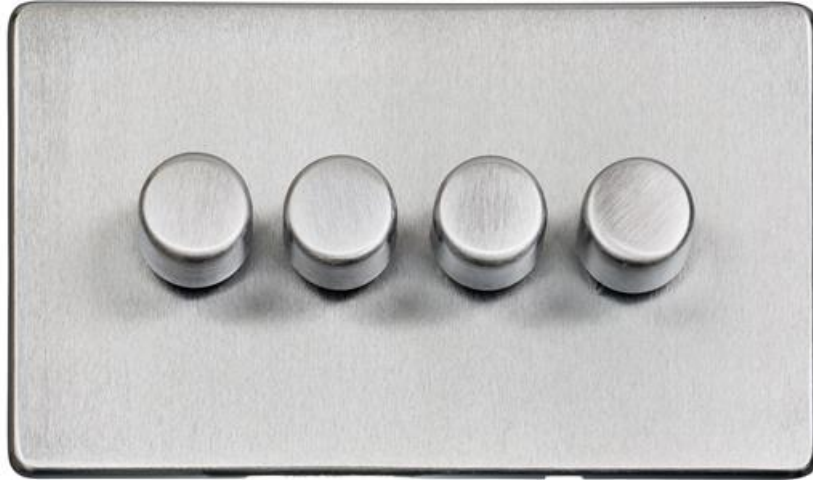

Heritage Brass

Studio Range - Satin Chrome

4 Gang Dimmer 400 watts(Compatible with halogen/ incandescent bulbs) - Y33.290.400

Range	Studio Range
Product	Studio Range Satin Chrome Switches & Sockets, Y33
Insert Type	4 Gang Dimmer 400 watts(Compatible with halogen/ incandescent bulbs)
Plate Finish	Satin Chrome
Switch Colour	Satin Chrome
Body and Switch Trim	Trimless
Height	88 mm
Width	148 mm
Fixing Hole Centres	Box Fixing = 120.6 mm
Minimum Box Depth	35
Current	-
Voltage	230 V
Power	60 W - 400 W Leading Edge
Terminal Capacity	4 mm ²
Earth Terminal Capacity	5 mm ²
Product Class 1	Face plate must be earthed
Ambient Operating Temperature	-5°C - 40°C
Recommended Location	Indoor use only
Standard	BS EN 55014, BS EN 60669-2-1