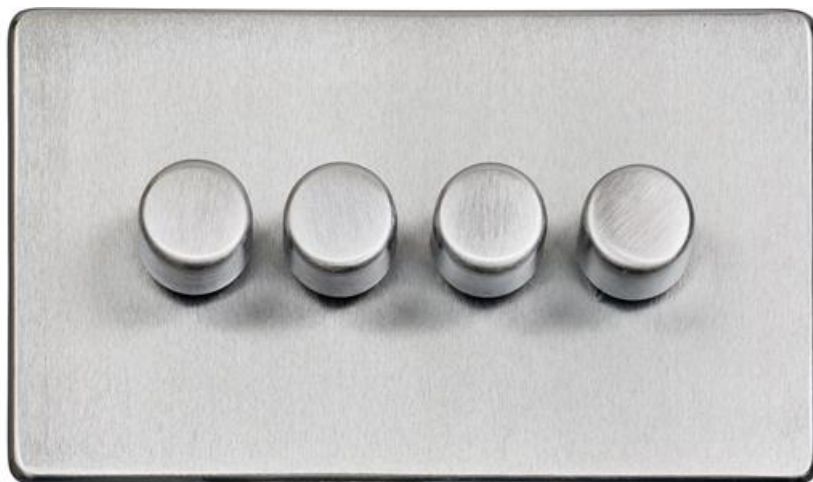

Heritage Brass

Studio Range - Satin Chrome

4 Gang Dimmer 400 watts(Compatible with halogen/ incandescent bulbs) - Y33.290.400

Range	Studio Range
Product	Studio Range Satin Chrome Switches & Sockets, Y33
Insert Type	4 Gang Dimmer 400 watts(Compatible with halogen/ incandescent bulbs)
Plate Finish	Satin Chrome
Switch Colour	Satin Chrome
Body and Switch Trim	Trimless
Height	88 mm
Width	148 mm
Fixing Hole Centres	Box Fixing = 120.6 mm
Minimum Box Depth	35
Current	-
Voltage	230 V
Power	60 W - 400 W Leading Edge
Terminal Capacity	4 mm ²
Earth Terminal Capacity	5 mm ²
Product Class 1	Face plate must be earthed
Ambient Operating Temperature	-5°C - 40°C
Recommended Location	Indoor use only
Standard	BS EN 55014, BS EN 60669-2-1