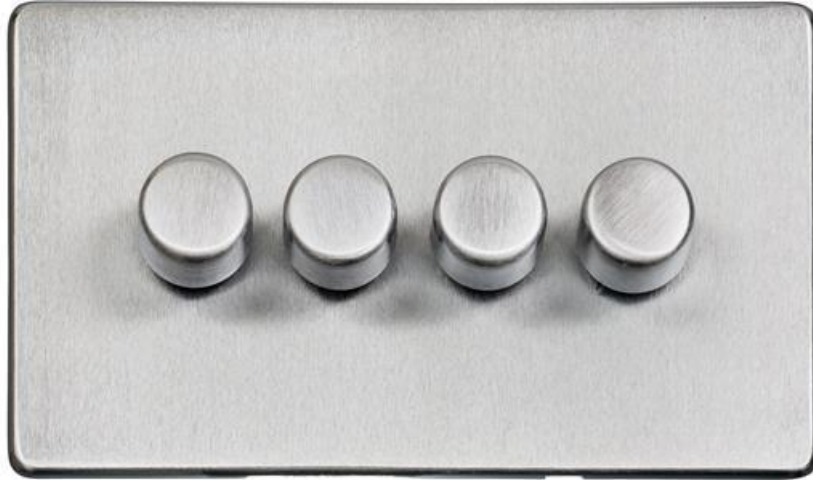

Heritage Brass

Studio Range - Satin Chrome

4 Gang Dimmer 250 watts (Compatible with halogen/ incandescent bulbs) - Y33.290.250

Range	Studio Range
Product	Studio Range Satin Chrome Switches & Sockets, Y33
Insert Type	4 Gang Dimmer 250 watts (Compatible with halogen/ incandescent bulbs)
Plate Finish	Satin Chrome
Switch Colour	Satin Chrome
Body and Switch Trim	Trimless
Height	88 mm
Width	148 mm
Fixing Hole Centres	Box Fixing = 120.6 mm
Minimum Box Depth	35
Current	-
Voltage	230 V
Power	40 W - 250 W Leading Edge
Terminal Capacity	4 mm ²
Earth Terminal Capacity	5 mm ²
Product Class 1	Face plate must be earthed
Ambient Operating Temperature	-5°C - 40°C
Recommended Location	Indoor use only
Standard	BS EN 55014, BS EN 60669-2-1