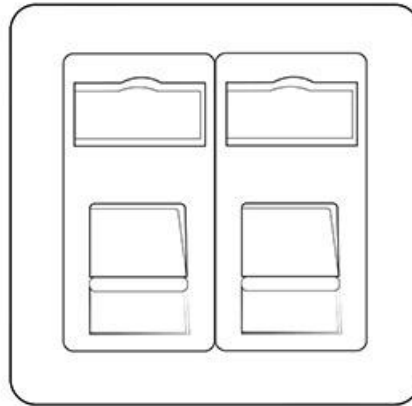

Heritage Brass

Studio Range - Satin Chrome 2 Gang Secondary Line Socket - Y33.256.W-S

Range	Studio Range
Product	Studio Range Satin Chrome Switches & Sockets, Y33
Insert Type	2 Gang Secondary Line Socket
Plate Finish	Satin Chrome
Switch Colour	-
Body and Switch Trim	White
Height	88 mm
Width	88 mm
Fixing Hole Centres	Box Fixing = 60.3 mm
Minimum Box Depth	35
Current	-
Voltage	230 V
Power	-
Terminal Capacity	4 mm ²
Earth Terminal Capacity	5 mm ²
Product Class 1	Face plate must be earthed
Ambient Operating Temperature	-5°C - 40°C
Recommended Location	Indoor use only
Standard	BS 3041