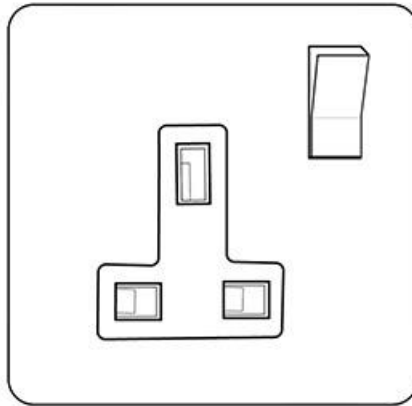

Heritage Brass

Studio Range - Satin Chrome Single Socket (13 Amp) - Y33.240.SCW

Range	Studio Range
Product	Studio Range Satin Chrome Switches & Sockets, Y33
Insert Type	Single Socket (13 Amp)
Plate Finish	Satin Chrome
Switch Colour	Satin Chrome
Body and Switch Trim	White
Height	88 mm
Width	88 mm
Fixing Hole Centres	Box Fixing = 60.3 mm
Minimum Box Depth	35
Current	13 Amp
Voltage	230 V
Power	-
Terminal Capacity	4 mm ²
Earth Terminal Capacity	5 mm ²
Product Class 1	Face plate must be earthed
Ambient Operating Temperature	-5°C - 40°C
Recommended Location	Indoor use only
Standard	BS 1363