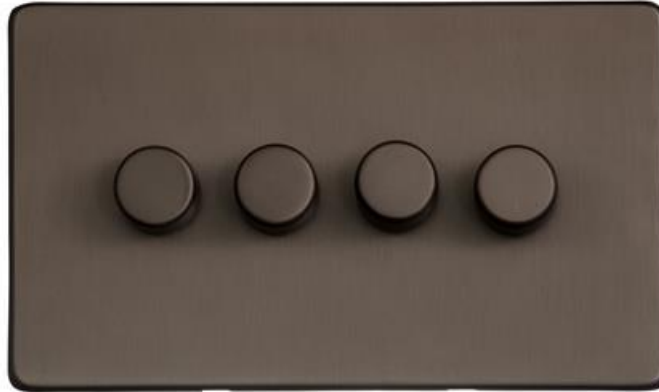

Heritage Brass

Studio Range - Matt Bronze

4 Gang TED Dimmer (Compatible with LED Lamps) - Y09.290.TED

Range	Studio Range
Product	Studio Range Matt Bronze Switches & Sockets, Y09
Insert Type	4 Gang TED Dimmer (Compatible with LED Lamps)
Plate Finish	Matt Bronze
Switch Colour	Matt Bronze
Body and Switch Trim	Trimless
Height	88 mm
Width	148 mm
Fixing Hole Centres	Box Fixing = 120.6 mm
Minimum Box Depth	35
Current	-
Voltage	230 V
Power	Max 120 W - 10 Lamps Trailing Edge
Terminal Capacity	4 mm ²
Earth Terminal Capacity	5 mm ²
Product Class 1	Face plate must be earthed
Ambient Operating Temperature	-5°C - 40°C
Recommended Location	Indoor use only
Standard	BS EN 55014, BS EN 60669-2-1