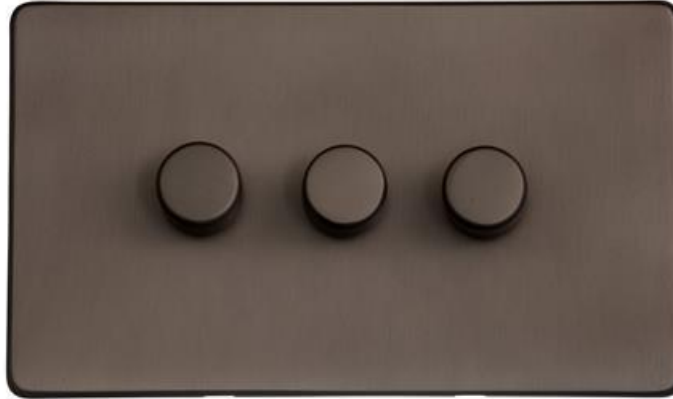

Heritage Brass

Studio Range - Matt Bronze

3 Gang TED Dimmer (Compatible with LED Lamps) - Y09.280.TED

Range	Studio Range
Product	Studio Range Matt Bronze Switches & Sockets, Y09
Insert Type	3 Gang TED Dimmer (Compatible with LED Lamps)
Plate Finish	Matt Bronze
Switch Colour	Matt Bronze
Body and Switch Trim	Trimless
Height	88 mm
Width	148 mm
Fixing Hole Centres	Box Fixing = 120.6 mm
Minimum Box Depth	35
Current	-
Voltage	230 V
Power	Max 120 W - 10 Lamps Trailing Edge
Terminal Capacity	4 mm ²
Earth Terminal Capacity	5 mm ²
Product Class 1	Face plate must be earthed
Ambient Operating Temperature	-5°C - 40°C
Recommended Location	Indoor use only
Standard	BS EN 55014, BS EN 60669-2-1