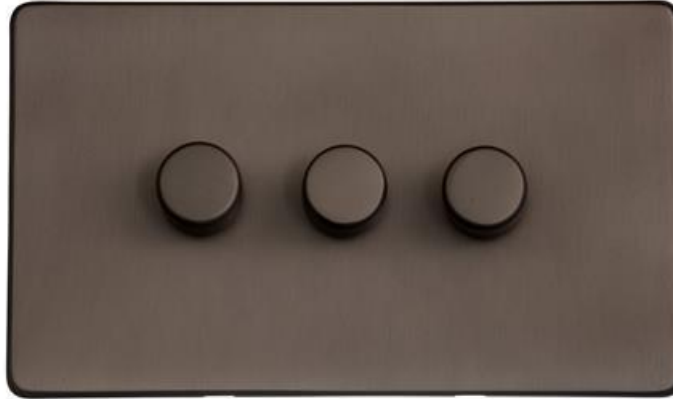

Heritage Brass

Studio Range - Matt Bronze 3G Multi Location Primary Dimmer - Y09.280.MLP

Range	Studio Range
Product	Studio Range Matt Bronze Switches & Sockets, Y09
Insert Type	3G Multi Location Primary Dimmer
Plate Finish	Matt Bronze
Switch Colour	Matt Bronze
Body and Switch Trim	Trimless
Height	88 mm
Width	148 mm
Fixing Hole Centres	Box Fixing = 120.6 mm
Minimum Box Depth	35
Current	-
Voltage	230 V
Power	Max 100 W - 10 Lamps
Terminal Capacity	4 mm ²
Earth Terminal Capacity	5 mm ²
Product Class 1	Face plate must be earthed
Ambient Operating Temperature	-5Â°C - 40Â°C
Recommended Location	Indoor use only
Standard	BSEN60669-2-1