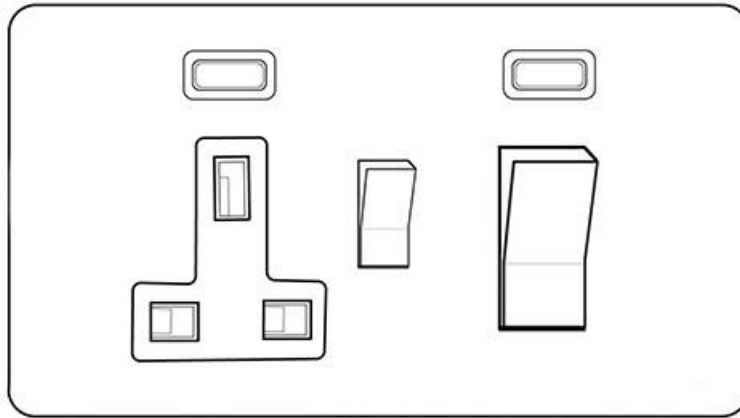

Heritage Brass

Studio Range - Matt Bronze

45A Cooker Unit + 13A Socket - Y09.262.DBZ

Range	Studio Range
Product	Studio Range Matt Bronze Switches & Sockets, Y09
Insert Type	45A Cooker Unit + 13A Socket
Plate Finish	Matt Bronze
Switch Colour	Matt Bronze
Body and Switch Trim	Black
Height	88 mm
Width	148 mm
Fixing Hole Centres	Box Fixing = 120.6 mm
Minimum Box Depth	48
Current	45 Amp
Voltage	230 V
Power	-
Terminal Capacity	4 mm ²
Earth Terminal Capacity	5 mm ²
Product Class 1	Face plate must be earthed
Ambient Operating Temperature	-5°C - 40°C
Recommended Location	Indoor use only
Standard	BS 4177, BS 1363