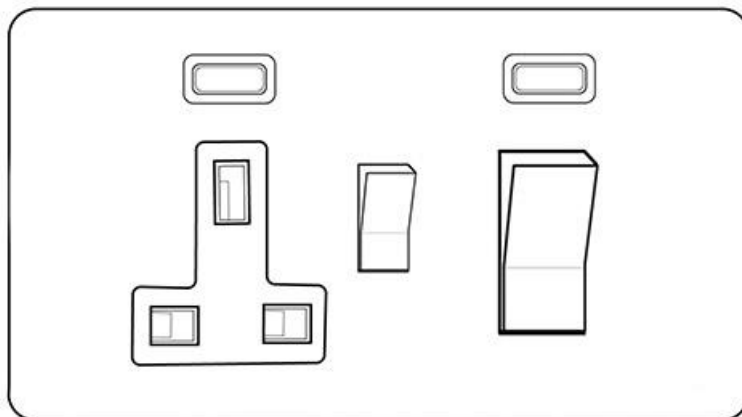

Heritage Brass

Studio Range - Matt Bronze

45A Cooker Unit + 13A Socket - Y09.262.DBZ

Range	Studio Range
Product	Studio Range Matt Bronze Switches & Sockets, Y09
Insert Type	45A Cooker Unit + 13A Socket
Plate Finish	Matt Bronze
Switch Colour	Matt Bronze
Body and Switch Trim	Black
Height	88 mm
Width	148 mm
Fixing Hole Centres	Box Fixing = 120.6 mm
Minimum Box Depth	48
Current	45 Amp
Voltage	230 V
Power	-
Terminal Capacity	4 mm ²
Earth Terminal Capacity	5 mm ²
Product Class 1	Face plate must be earthed
Ambient Operating Temperature	-5°C - 40°C
Recommended Location	Indoor use only
Standard	BS 4177, BS 1363