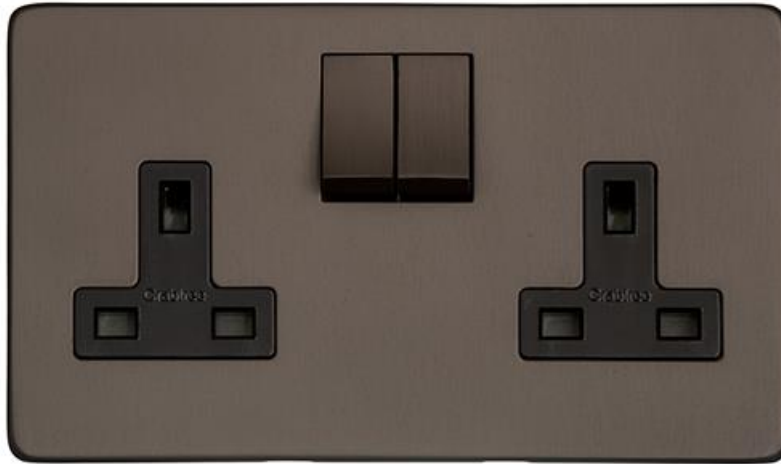

Heritage Brass

Studio Range - Matt Bronze

Double Socket (13 Amp) - Y09.250.DBZ

Range	Studio Range
Product	Studio Range Matt Bronze Switches & Sockets, Y09
Insert Type	Double Socket (13 Amp)
Plate Finish	Matt Bronze
Switch Colour	Matt Bronze
Body and Switch Trim	Black
Height	88 mm
Width	148 mm
Fixing Hole Centres	Box Fixing = 120.6 mm
Minimum Box Depth	35
Current	13 Amp
Voltage	230 V
Power	-
Terminal Capacity	4 mm ²
Earth Terminal Capacity	5 mm ²
Product Class 1	Face plate must be earthed
Ambient Operating Temperature	-5°C - 40°C
Recommended Location	Indoor use only
Standard	BS 1363