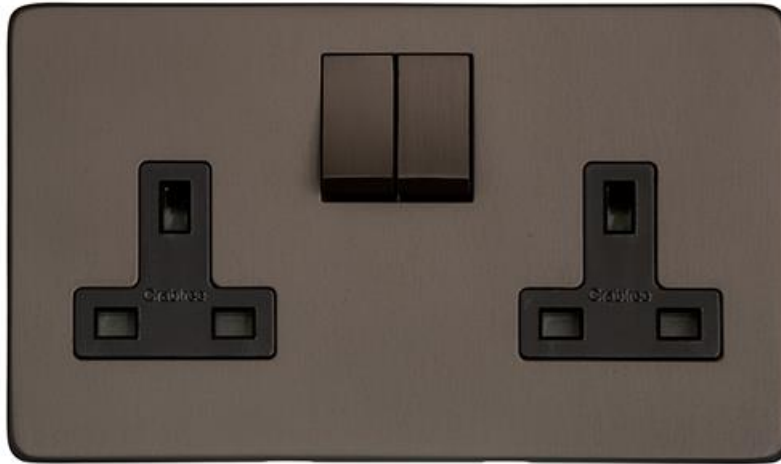

Heritage Brass

Studio Range - Matt Bronze Double Socket (13 Amp) - Y09.250.DBZ

Range	Studio Range
Product	Studio Range Matt Bronze Switches & Sockets, Y09
Insert Type	Double Socket (13 Amp)
Plate Finish	Matt Bronze
Switch Colour	Matt Bronze
Body and Switch Trim	Black
Height	88 mm
Width	148 mm
Fixing Hole Centres	Box Fixing = 120.6 mm
Minimum Box Depth	35
Current	13 Amp
Voltage	230 V
Power	-
Terminal Capacity	4 mm ²
Earth Terminal Capacity	5 mm ²
Product Class 1	Face plate must be earthed
Ambient Operating Temperature	-5°C - 40°C
Recommended Location	Indoor use only
Standard	BS 1363