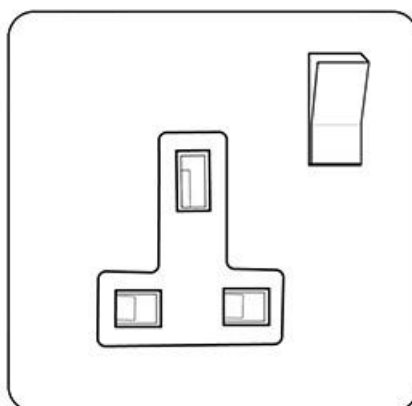

Heritage Brass

Studio Range - Polished Nickel (Project Finish)

Single Socket (13 Amp) - Y08.240.PNW

Range	Studio Range
Product	Studio Range Polished Nickel Switches & Sockets, Y08
Insert Type	Single Socket (13 Amp)
Plate Finish	Polished Nickel (Project Finish)
Switch Colour	Polished Nickel
Body and Switch Trim	White
Height	88 mm
Width	88 mm
Fixing Hole Centres	Box Fixing = 60.3 mm
Minimum Box Depth	35
Current	13 Amp
Voltage	230 V
Power	-
Terminal Capacity	4 mm ²
Earth Terminal Capacity	5 mm ²
Product Class 1	Face plate must be earthed
Ambient Operating Temperature	-5°C - 40°C
Recommended Location	Indoor use only
Standard	BS 1363