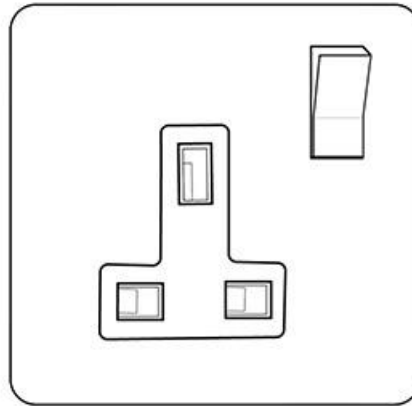

## Studio Range - Polished Nickel (Project Finish)

Single Socket (13 Amp) - Y08.240.PNBK

<b>Range</b>	Studio Range
<b>Product</b>	Studio Range Polished Nickel Switches & Sockets, Y08
<b>Insert Type</b>	Single Socket (13 Amp)
<b>Plate Finish</b>	Polished Nickel (Project Finish)
<b>Switch Colour</b>	Polished Nickel
<b>Body and Switch Trim</b>	Black
<b>Height</b>	88 mm
<b>Width</b>	88 mm
<b>Fixing Hole Centres</b>	Box Fixing = 60.3 mm
<b>Minimum Box Depth</b>	35
<b>Current</b>	13 Amp
<b>Voltage</b>	230 V
<b>Power</b>	-
<b>Terminal Capacity</b>	4 mm <sup>2</sup>
<b>Earth Terminal Capacity</b>	5 mm <sup>2</sup>
<b>Product Class 1</b>	Face plate must be earthed
<b>Ambient Operating Temperature</b>	-5°C - 40°C
<b>Recommended Location</b>	Indoor use only
<b>Standard</b>	BS 1363