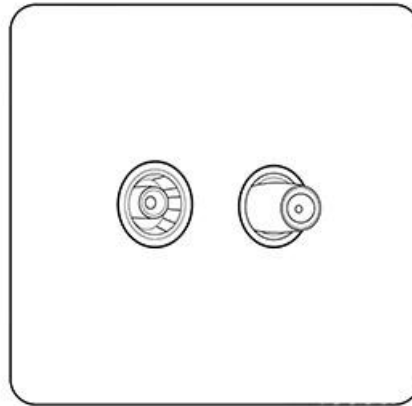

Heritage Brass

Studio Range - Polished Nickel (Project Finish)

TV/Satellite Socket - Y08.226.BK

Range	Studio Range
Product	Studio Range Polished Nickel Switches & Sockets, Y08
Insert Type	TV/Satellite Socket
Plate Finish	Polished Nickel (Project Finish)
Switch Colour	-
Body and Switch Trim	Black
Height	88 mm
Width	88 mm
Fixing Hole Centres	Box Fixing = 60.3 mm
Minimum Box Depth	35
Current	-
Voltage	230 V
Power	-
Terminal Capacity	4 mm ²
Earth Terminal Capacity	5 mm ²
Product Class 1	Face plate must be earthed
Ambient Operating Temperature	-5°C - 40°C
Recommended Location	Indoor use only
Standard	BS 3041