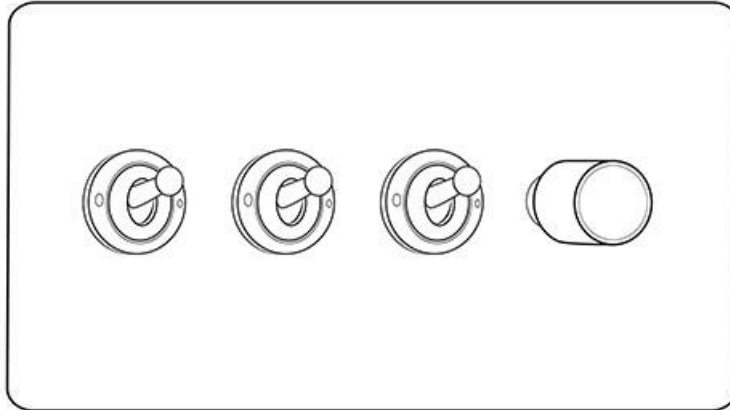

Heritage Brass

Studio Range - Polished Bronze (Project Finish)

4G Mixed Toggle Dimmer Switch 3xToggle 1xTED - Y07-3TOG-1TED

Range	Studio Range
Product	Studio Range Polished Bronze Switches & Sockets, Y07
Insert Type	4G Mixed Toggle Dimmer Switch 3xToggle 1xTED
Plate Finish	Polished Bronze (Project Finish)
Switch Colour	Polished Bronze
Body and Switch Trim	Polished Bronze
Height	88 mm
Width	148 mm
Fixing Hole Centres	Box Fixing = 120.6 mm
Minimum Box Depth	35
Current	Switch rated 20 Amp
Voltage	230 V
Power	Max 120 W and 10 bulbs per dimmer module trailing edge
Terminal Capacity	4 mm ²
Earth Terminal Capacity	5 mm ²
Product Class 1	Face plate must be earthed
Ambient Operating Temperature	-5Â°C - 40Â°C
Recommended Location	Indoor use only
Standard	BS EN 55014, BS EN 60669-2-1