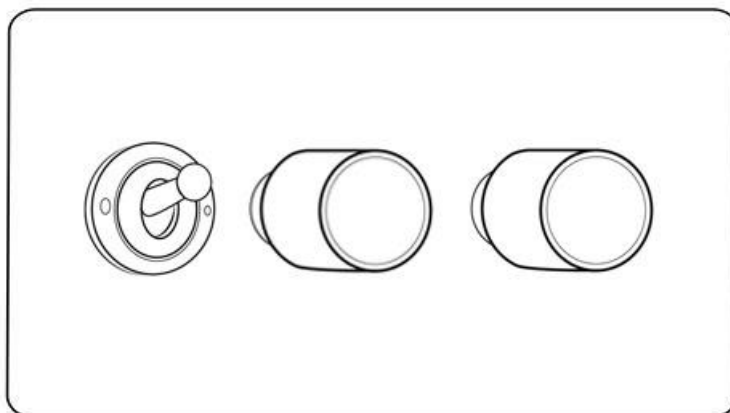

Heritage Brass

Studio Range - Polished Bronze (Project Finish)

3G Mixed Toggle Dimmer Switch 1xToggle 2xTED - Y07-1TOG-2TED

Range	Studio Range
Product	Studio Range Polished Bronze Switches & Sockets, Y07
Insert Type	3G Mixed Toggle Dimmer Switch 1xToggle 2xTED
Plate Finish	Polished Bronze (Project Finish)
Switch Colour	Polished Bronze
Body and Switch Trim	Polished Bronze
Height	88 mm
Width	148 mm
Fixing Hole Centres	Box Fixing = 120.6 mm
Minimum Box Depth	35
Current	Switch rated 20 Amp
Voltage	230 V
Power	Max 120 W and 10 bulbs per dimmer module trailing edge
Terminal Capacity	4 mm ²
Earth Terminal Capacity	5 mm ²
Product Class 1	Face plate must be earthed
Ambient Operating Temperature	-5Â°C - 40Â°C
Recommended Location	Indoor use only
Standard	BS EN 55014, BS EN 60669-2-1