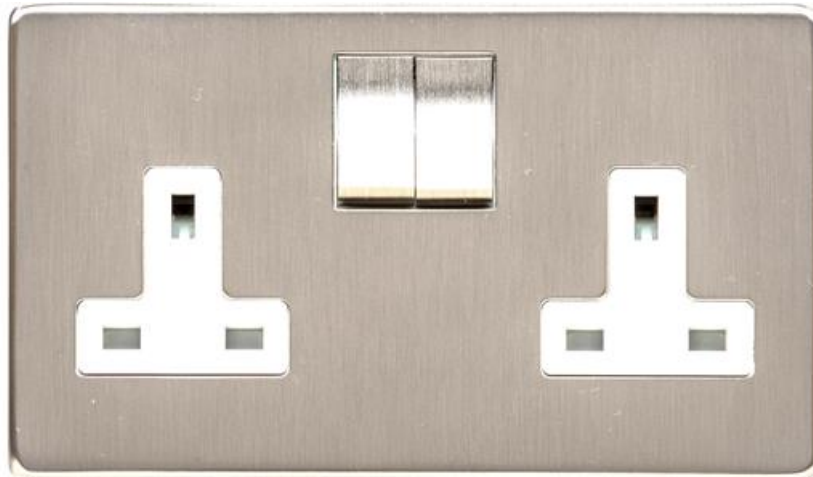

# Heritage Brass

## Studio Range - Satin Nickel Double Socket (13 Amp) - Y05.250.SNW

<b>Range</b>	Studio Range
<b>Product</b>	Studio Range Satin Nickel Switches & Sockets, Y05
<b>Insert Type</b>	Double Socket (13 Amp)
<b>Plate Finish</b>	Satin Nickel
<b>Switch Colour</b>	Satin Nickel
<b>Body and Switch Trim</b>	White
<b>Height</b>	88 mm
<b>Width</b>	148 mm
<b>Fixing Hole Centres</b>	Box Fixing = 120.6 mm
<b>Minimum Box Depth</b>	35
<b>Current</b>	13 Amp
<b>Voltage</b>	230 V
<b>Power</b>	-
<b>Terminal Capacity</b>	4 mm <sup>2</sup>
<b>Earth Terminal Capacity</b>	5 mm <sup>2</sup>
<b>Product Class 1</b>	Face plate must be earthed
<b>Ambient Operating Temperature</b>	-5°C - 40°C
<b>Recommended Location</b>	Indoor use only
<b>Standard</b>	BS 1363