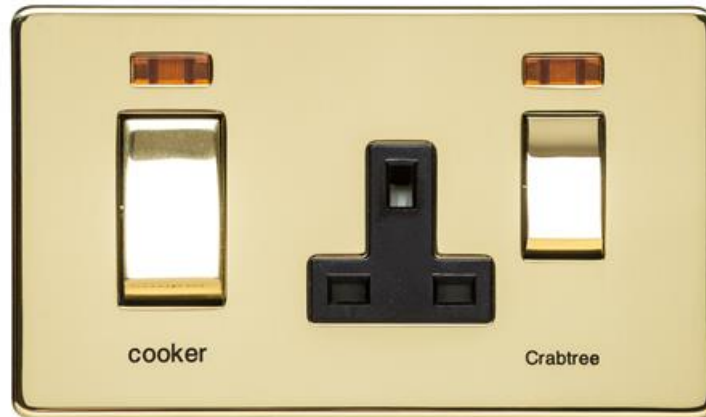

Heritage Brass

Studio Range - Polished Brass 45A Cooker Unit + 13A Socket - Y01.262.PBBK

Range	Studio Range
Product	Studio Range Polished Brass Switches & Sockets, Y01
Insert Type	45A Cooker Unit + 13A Socket
Plate Finish	Polished Brass
Switch Colour	Polished Brass
Body and Switch Trim	Black
Height	88 mm
Width	148 mm
Fixing Hole Centres	Box Fixing = 120.6 mm
Minimum Box Depth	48
Current	45 Amp
Voltage	230 V
Power	-
Terminal Capacity	4 mm ²
Earth Terminal Capacity	5 mm ²
Product Class 1	Face plate must be earthed
Ambient Operating Temperature	-5°C - 40°C
Recommended Location	Indoor use only
Standard	BS 4177, BS 1363