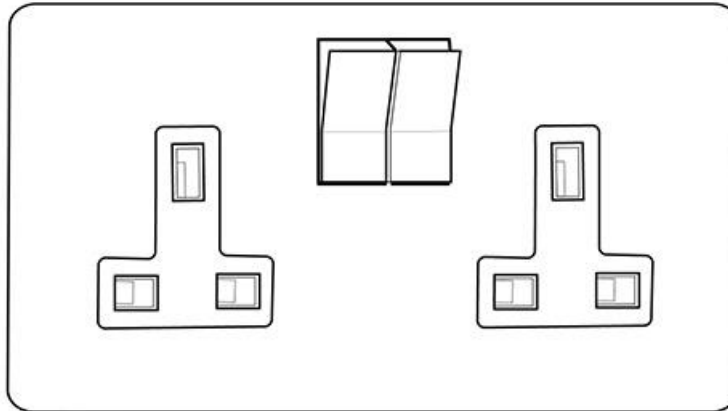

Heritage Brass

Studio Range - Polished Brass

Double Socket (13 Amp) - Y01.250.PBW

Range	Studio Range
Product	Studio Range Polished Brass Switches & Sockets, Y01
Insert Type	Double Socket (13 Amp)
Plate Finish	Polished Brass
Switch Colour	Polished Brass
Body and Switch Trim	White
Height	88 mm
Width	148 mm
Fixing Hole Centres	Box Fixing = 120.6 mm
Minimum Box Depth	35
Current	13 Amp
Voltage	230 V
Power	-
Terminal Capacity	4 mm ²
Earth Terminal Capacity	5 mm ²
Product Class 1	Face plate must be earthed
Ambient Operating Temperature	-5°C - 40°C
Recommended Location	Indoor use only
Standard	BS 1363