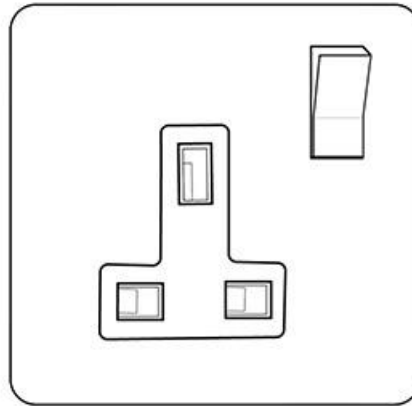

Heritage Brass

Studio Range - Polished Brass

Single Socket (13 Amp) - Y01.240.PBW

Range	Studio Range
Product	Studio Range Polished Brass Switches & Sockets, Y01
Insert Type	Single Socket (13 Amp)
Plate Finish	Polished Brass
Switch Colour	Polished Brass
Body and Switch Trim	White
Height	88 mm
Width	88 mm
Fixing Hole Centres	Box Fixing = 60.3 mm
Minimum Box Depth	35
Current	13 Amp
Voltage	230 V
Power	-
Terminal Capacity	4 mm ²
Earth Terminal Capacity	5 mm ²
Product Class 1	Face plate must be earthed
Ambient Operating Temperature	-5°C - 40°C
Recommended Location	Indoor use only
Standard	BS 1363