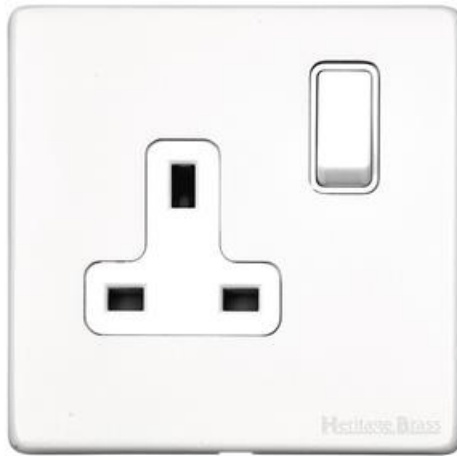

Heritage Brass

Vintage Range - Matt White

Single Socket (13 Amp) - XWH.140.W

Range	Vintage Range
Product	Vintage Range Matt White Switches & Sockets, XWH
Insert Type	Single Socket (13 Amp)
Plate Finish	Matt White
Switch Colour	White
Body and Switch Trim	White
Height	88 mm
Width	88 mm
Fixing Hole Centres	Box Fixing = 60.3 mm
Minimum Box Depth	35
Current	13 Amp
Voltage	230 V
Power	-
Terminal Capacity	4 mm ²
Earth Terminal Capacity	5 mm ²
Product Class 1	Face plate must be earthed
Ambient Operating Temperature	-5°C - 40°C
Recommended Location	Indoor use only
Standard	BS 1363