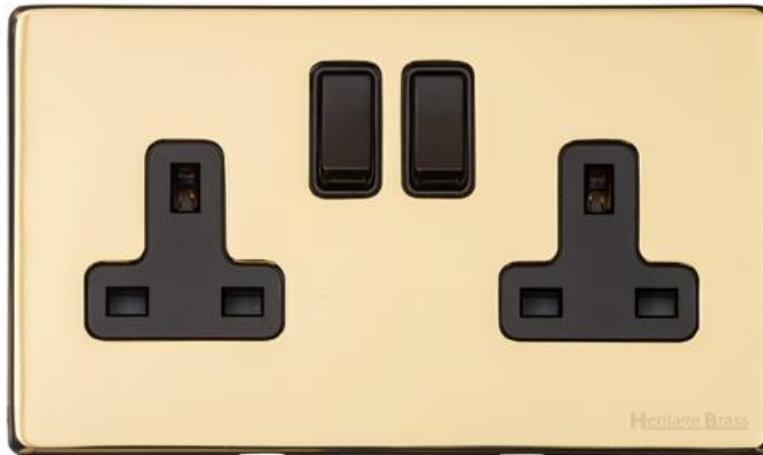

Heritage Brass

Vintage Range - Unlacquered Brass

Double Socket (13 Amp) - XUL.150.BK

Range	Vintage Range
Product	Vintage Range Unlacquered Polished Brass Switches & Sockets, XUL
Insert Type	Double Socket (13 Amp)
Plate Finish	Unlacquered Brass
Switch Colour	Black
Body and Switch Trim	Black
Height	88 mm
Width	148 mm
Fixing Hole Centres	Box Fixing = 120.6 mm
Minimum Box Depth	35
Current	13 Amp
Voltage	230 V
Power	-
Terminal Capacity	4 mm ²
Earth Terminal Capacity	5 mm ²
Product Class 1	Face plate must be earthed
Ambient Operating Temperature	-5°C - 40°C
Recommended Location	Indoor use only
Standard	BS 1363