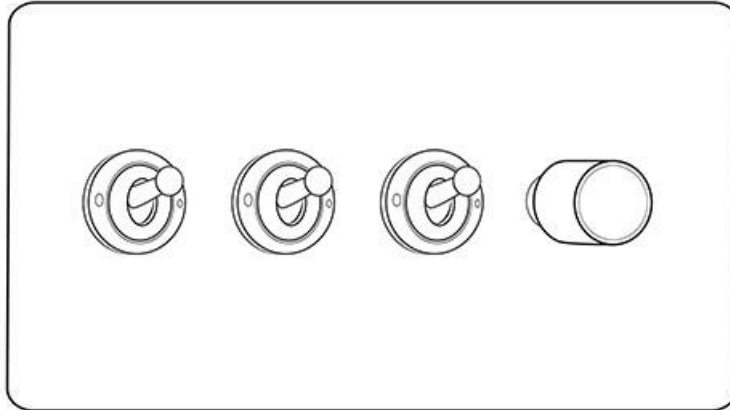

Heritage Brass

Vintage Range - Rustic Nickel (Project Finish)

4G Mixed Toggle Dimmer Switch 3xToggle 1xTED - XRN-3TOG-1TED

Range	Vintage Range
Product	Vintage Range Rustic Nickel Switches & Sockets, XRN
Insert Type	4G Mixed Toggle Dimmer Switch 3xToggle 1xTED
Plate Finish	Rustic Nickel (Project Finish)
Switch Colour	Rustic Nickel
Body and Switch Trim	Rustic Nickel
Height	88 mm
Width	148 mm
Fixing Hole Centres	Box Fixing = 120.6 mm
Minimum Box Depth	35
Current	Switch rated 20 Amp
Voltage	230 V
Power	Max 120 W and 10 bulbs per dimmer module trailing edge
Terminal Capacity	4 mm ²
Earth Terminal Capacity	5 mm ²
Product Class 1	Face plate must be earthed
Ambient Operating Temperature	-5Â°C - 40Â°C
Recommended Location	Indoor use only
Standard	BS EN 55014, BS EN 60669-2-1