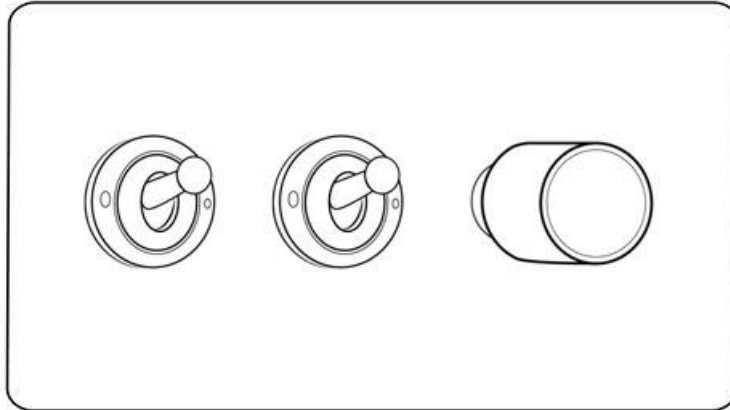

Heritage Brass

Vintage Range - Rustic Nickel (Project Finish)

3G Mixed Toggle Dimmer Switch 2xToggle 1xTED - XRN-2TOG-1TED

Range	Vintage Range
Product	Vintage Range Rustic Nickel Switches & Sockets, XRN
Insert Type	3G Mixed Toggle Dimmer Switch 2xToggle 1xTED
Plate Finish	Rustic Nickel (Project Finish)
Switch Colour	Rustic Nickel
Body and Switch Trim	Rustic Nickel
Height	88 mm
Width	148 mm
Fixing Hole Centres	Box Fixing = 120.6 mm
Minimum Box Depth	35
Current	Switch rated 20 Amp
Voltage	230 V
Power	Max 120 W and 10 bulbs per dimmer module trailing edge
Terminal Capacity	4 mm ²
Earth Terminal Capacity	5 mm ²
Product Class 1	Face plate must be earthed
Ambient Operating Temperature	-5Â°C - 40Â°C
Recommended Location	Indoor use only
Standard	BS EN 55014, BS EN 60669-2-1