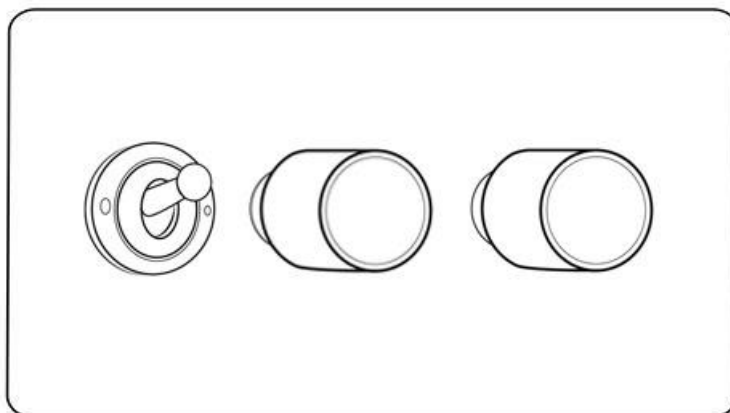

Heritage Brass

Vintage Range - Rustic Nickel (Project Finish)

3G Mixed Toggle Dimmer Switch 1xToggle 2xTED - XRN-1TOG-2TED

Range	Vintage Range
Product	Vintage Range Rustic Nickel Switches & Sockets, XRN
Insert Type	3G Mixed Toggle Dimmer Switch 1xToggle 2xTED
Plate Finish	Rustic Nickel (Project Finish)
Switch Colour	Rustic Nickel
Body and Switch Trim	Rustic Nickel
Height	88 mm
Width	148 mm
Fixing Hole Centres	Box Fixing = 120.6 mm
Minimum Box Depth	35
Current	Switch rated 20 Amp
Voltage	230 V
Power	Max 120 W and 10 bulbs per dimmer module trailing edge
Terminal Capacity	4 mm ²
Earth Terminal Capacity	5 mm ²
Product Class 1	Face plate must be earthed
Ambient Operating Temperature	-5Â°C - 40Â°C
Recommended Location	Indoor use only
Standard	BS EN 55014, BS EN 60669-2-1