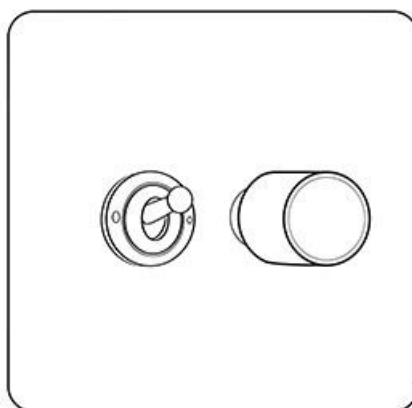

Heritage Brass

Vintage Range - Rustic Nickel (Project Finish)

2G Mixed Toggle Dimmer Switch 1xToggle 1xTED - XRN-1TOG-1TED

Range	Vintage Range
Product	Vintage Range Rustic Nickel Switches & Sockets, XRN
Insert Type	2G Mixed Toggle Dimmer Switch 1xToggle 1xTED
Plate Finish	Rustic Nickel (Project Finish)
Switch Colour	Rustic Nickel
Body and Switch Trim	Rustic Nickel
Height	88 mm
Width	88 mm
Fixing Hole Centres	Box Fixing = 60.3 mm
Minimum Box Depth	35
Current	Switch rated 20 Amp
Voltage	230 V
Power	Max 120 W and 10 bulbs per dimmer module trailing edge
Terminal Capacity	4 mm ²
Earth Terminal Capacity	5 mm ²
Product Class 1	Face plate must be earthed
Ambient Operating Temperature	-5Â°C - 40Â°C
Recommended Location	Indoor use only
Standard	BS EN 55014, BS EN 60669-2-1