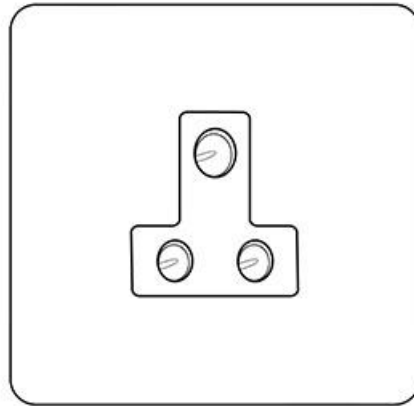

Heritage Brass

Vintage Range - Rustic Copper (Project Finish)

5 Amp 3 Round Pin Socket - XRC.182.BK

Range	Vintage Range
Product	Vintage Range Rustic Copper Switches & Sockets, XRC
Insert Type	5 Amp 3 Round Pin Socket
Plate Finish	Rustic Copper (Project Finish)
Switch Colour	Black
Body and Switch Trim	Black
Height	88 mm
Width	88 mm
Fixing Hole Centres	Box Fixing = 60.3 mm
Minimum Box Depth	35
Current	4 Amp
Voltage	230 V
Power	-
Terminal Capacity	4 mm ²
Earth Terminal Capacity	5 mm ²
Product Class 1	Face plate must be earthed
Ambient Operating Temperature	-5°C - 40°C
Recommended Location	Indoor use only
Standard	BS 546