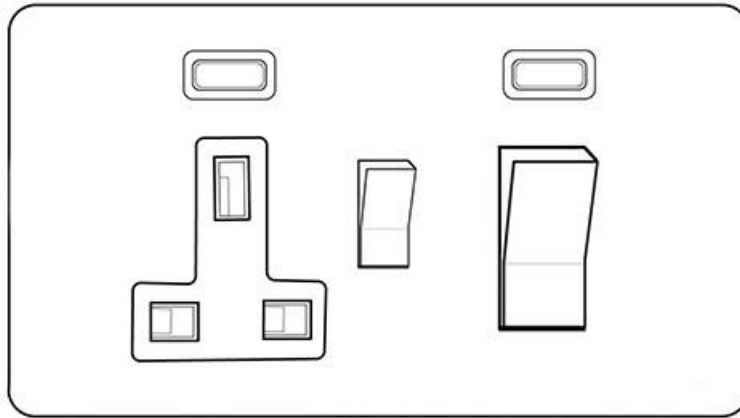

Heritage Brass

Vintage Range - Rustic Copper (Project Finish)

45A Cooker Unit + 13A Socket - XRC.162.BK

Range	Vintage Range
Product	Vintage Range Rustic Copper Switches & Sockets, XRC
Insert Type	45A Cooker Unit + 13A Socket
Plate Finish	Rustic Copper (Project Finish)
Switch Colour	Black
Body and Switch Trim	Black
Height	88 mm
Width	148 mm
Fixing Hole Centres	Box Fixing = 120.6 mm
Minimum Box Depth	48
Current	45 Amp
Voltage	230 V
Power	-
Terminal Capacity	4 mm²
Earth Terminal Capacity	5 mm²
Product Class 1	Face plate must be earthed
Ambient Operating Temperature	-5°C - 40°C
Recommended Location	Indoor use only
Standard	BS 4177, BS 1363

All products listed conform to current British or European standards and the product information is correct at the time of going to press.	All accessories are manufactured under an accredited BS EN 9001:2008 Quality System.	It is the policy of the company to continually improve products as part of our development program. Therefore, we respect the right to alter designs and dimensions without prior notice.
Illustrations and diagrams are produced within the limitations of reproductions and printing processes are not binding.	Due to manufacturing process we cannot guarantee an exact colour match and shadings of certain finishes.	Correct as 09.07.2026. E&OE

British Standards
The Heritage Brass Electrical Collection is designed and manufactured to comply with the requirements of the relevant British Standards.

M. Marcus Ltd.
Telephone: +44 (0)1384247845
Fax: 01384 243 312
Email: electsales@m-marcus.com
Website: www.m-marcus.com