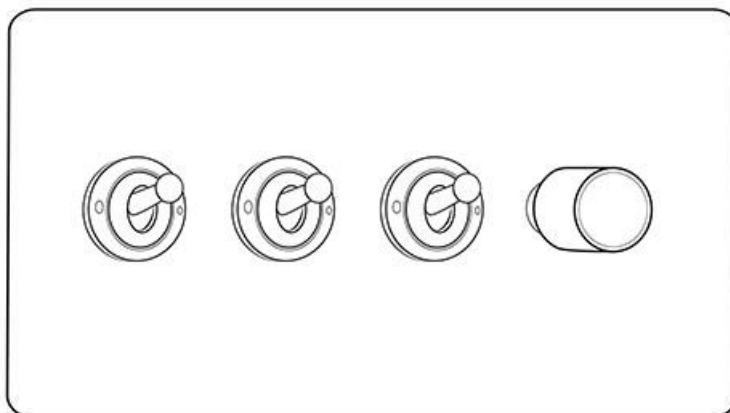

Heritage Brass

Vintage Range - Rustic Copper (Project Finish) 4G Mixed Toggle Dimmer Switch 3xToggle 1xTED - XRC-3TOG-1TED

| | |
|--------------------------------------|--|
| Range | Vintage Range |
| Product | Vintage Range Rustic Copper Switches & Sockets, XRC |
| Insert Type | 4G Mixed Toggle Dimmer Switch 3xToggle 1xTED |
| Plate Finish | Rustic Copper (Project Finish) |
| Switch Colour | Rustic Copper |
| Body and Switch Trim | Rustic Copper |
| Height | 88 mm |
| Width | 148 mm |
| Fixing Hole Centres | Box Fixing = 120.6 mm |
| Minimum Box Depth | 35 |
| Current | Switch rated 20 Amp |
| Voltage | 230 V |
| Power | Max 120 W and 10 bulbs per dimmer module trailing edge |
| Terminal Capacity | 4 mm ² |
| Earth Terminal Capacity | 5 mm ² |
| Product Class 1 | Face plate must be earthed |
| Ambient Operating Temperature | -5Â°C - 40Â°C |
| Recommended Location | Indoor use only |
| Standard | BS EN 55014, BS EN 60669-2-1 |