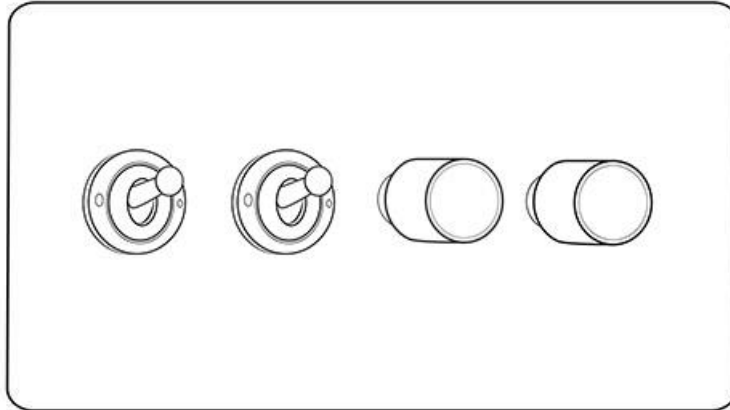

Heritage Brass

Vintage Range - Rustic Copper (Project Finish) 4G Mixed Toggle Dimmer Switch 2xToggle 2xTED - XRC-2TOG-2TED

Range	Vintage Range
Product	Vintage Range Rustic Copper Switches & Sockets, XRC
Insert Type	4G Mixed Toggle Dimmer Switch 2xToggle 2xTED
Plate Finish	Rustic Copper (Project Finish)
Switch Colour	Rustic Copper
Body and Switch Trim	Rustic Copper
Height	88 mm
Width	148 mm
Fixing Hole Centres	Box Fixing = 120.6 mm
Minimum Box Depth	35
Current	Switch rated 20 Amp
Voltage	230 V
Power	Max 120 W and 10 bulbs per dimmer module trailing edge
Terminal Capacity	4 mm²
Earth Terminal Capacity	5 mm²
Product Class 1	Face plate must be earthed
Ambient Operating Temperature	-5Â°C - 40Â°C
Recommended Location	Indoor use only
Standard	BS EN 55014, BS EN 60669-2-1

All products listed conform to current British or European standards and the product information is correct at the time of going to press.	All accessories are manufactured under an accredited BS EN 9001:2008 Quality System.	It is the policy of the company to continually improve products as part of our development program. Therefore, we respect the right to alter designs and dimensions without prior notice.
Illustrations and diagrams are produced within the limitations of reproductions and printing processes are not binding.	Due to manufacturing process we cannot guarantee an exact colour match and shadings of certain finishes.	Correct as 24.05.2026. E&OE

British Standards
The Heritage Brass Electrical Collection is designed and manufactured to comply with the requirements of the relevant British Standards.

M. Marcus Ltd.
Telephone: +44 (0)1384247845
Fax: 01384 243 312
Email: electsales@m-marcus.com
Website: www.m-marcus.com