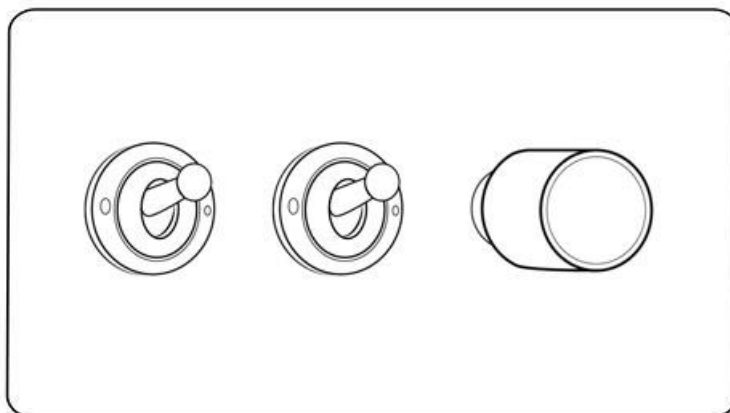

Heritage Brass

Vintage Range - Rustic Copper (Project Finish)

3G Mixed Toggle Dimmer Switch 2xToggle 1xTED - XRC-2TOG-1TED

Range	Vintage Range
Product	Vintage Range Rustic Copper Switches & Sockets, XRC
Insert Type	3G Mixed Toggle Dimmer Switch 2xToggle 1xTED
Plate Finish	Rustic Copper (Project Finish)
Switch Colour	Rustic Copper
Body and Switch Trim	Rustic Copper
Height	88 mm
Width	148 mm
Fixing Hole Centres	Box Fixing = 120.6 mm
Minimum Box Depth	35
Current	Switch rated 20 Amp
Voltage	230 V
Power	Max 120 W and 10 bulbs per dimmer module trailing edge
Terminal Capacity	4 mm ²
Earth Terminal Capacity	5 mm ²
Product Class 1	Face plate must be earthed
Ambient Operating Temperature	-5Â°C - 40Â°C
Recommended Location	Indoor use only
Standard	BS EN 55014, BS EN 60669-2-1