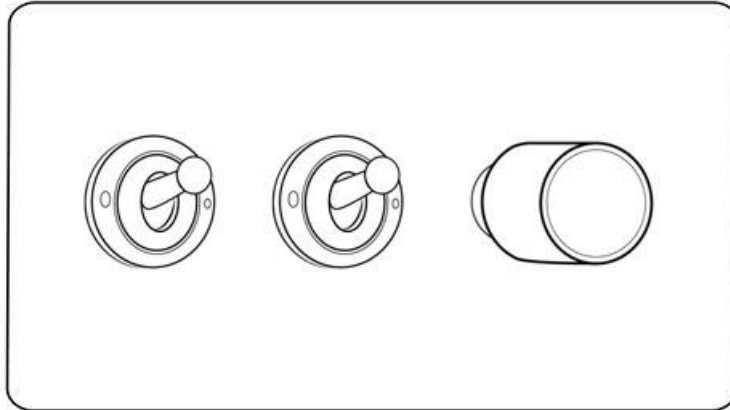

Heritage Brass

Vintage Range - Rustic Copper (Project Finish)

3G Mixed Toggle Dimmer Switch 2xToggle 1xTED - XRC-2TOG-1TED

Range	Vintage Range
Product	Vintage Range Rustic Copper Switches & Sockets, XRC
Insert Type	3G Mixed Toggle Dimmer Switch 2xToggle 1xTED
Plate Finish	Rustic Copper (Project Finish)
Switch Colour	Rustic Copper
Body and Switch Trim	Rustic Copper
Height	88 mm
Width	148 mm
Fixing Hole Centres	Box Fixing = 120.6 mm
Minimum Box Depth	35
Current	Switch rated 20 Amp
Voltage	230 V
Power	Max 120 W and 10 bulbs per dimmer module trailing edge
Terminal Capacity	4 mm ²
Earth Terminal Capacity	5 mm ²
Product Class 1	Face plate must be earthed
Ambient Operating Temperature	-5Â°C - 40Â°C
Recommended Location	Indoor use only
Standard	BS EN 55014, BS EN 60669-2-1