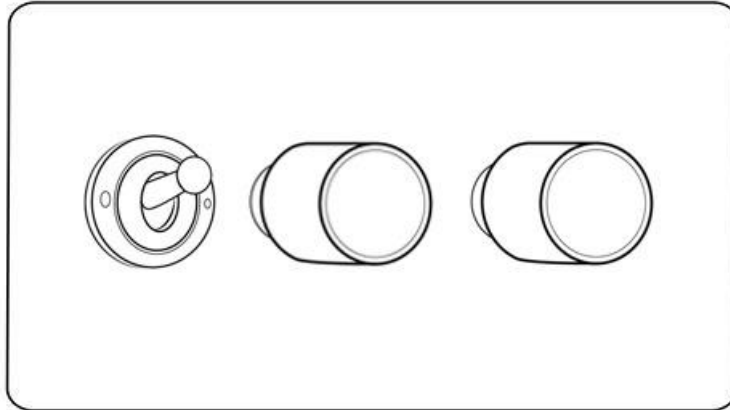

Heritage Brass

Vintage Range - Rustic Copper (Project Finish) 3G Mixed Toggle Dimmer Switch 1xToggle 2xTED - XRC-1TOG-2TED

Range	Vintage Range
Product	Vintage Range Rustic Copper Switches & Sockets, XRC
Insert Type	3G Mixed Toggle Dimmer Switch 1xToggle 2xTED
Plate Finish	Rustic Copper (Project Finish)
Switch Colour	Rustic Copper
Body and Switch Trim	Rustic Copper
Height	88 mm
Width	148 mm
Fixing Hole Centres	Box Fixing = 120.6 mm
Minimum Box Depth	35
Current	Switch rated 20 Amp
Voltage	230 V
Power	Max 120 W and 10 bulbs per dimmer module trailing edge
Terminal Capacity	4 mm²
Earth Terminal Capacity	5 mm²
Product Class 1	Face plate must be earthed
Ambient Operating Temperature	-5Â°C - 40Â°C
Recommended Location	Indoor use only
Standard	BS EN 55014, BS EN 60669-2-1

All products listed conform to current British or European standards and the product information is correct at the time of going to press.	All accessories are manufactured under an accredited BS EN 9001:2008 Quality System.	It is the policy of the company to continually improve products as part of our development program. Therefore, we respect the right to alter designs and dimensions without prior notice.
Illustrations and diagrams are produced within the limitations of reproductions and printing processes are not binding.	Due to manufacturing process we cannot guarantee an exact colour match and shadings of certain finishes.	Correct as 09.07.2026. E&OE

British Standards
The Heritage Brass Electrical Collection is designed and manufactured to comply with the requirements of the relevant British Standards.

M. Marcus Ltd.
Telephone: +44 (0)1384247845
Fax: 01384 243 312
Email: electsales@m-marcus.com
Website: www.m-marcus.com