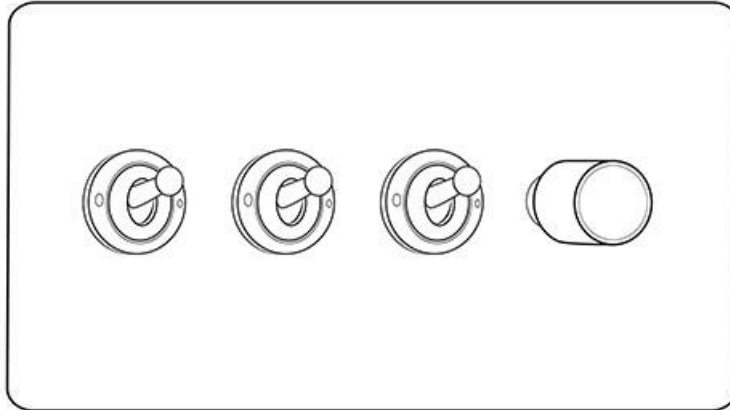

Heritage Brass

Vintage Range - Rustic Nickel (Project Finish)

4G Mixed Toggle Dimmer Switch 3xToggle 1xTED - XRB-3TOG-1TED

Range	Vintage Range
Product	Vintage Range Rustic Nickel Switches & Sockets, XRN
Insert Type	4G Mixed Toggle Dimmer Switch 3xToggle 1xTED
Plate Finish	Rustic Nickel (Project Finish)
Switch Colour	Rustic Brass
Body and Switch Trim	Rustic Brass
Height	88 mm
Width	148 mm
Fixing Hole Centres	Box Fixing = 120.6 mm
Minimum Box Depth	35
Current	Switch rated 20 Amp
Voltage	230 V
Power	Max 120 W and 10 bulbs per dimmer module trailing edge
Terminal Capacity	4 mm ²
Earth Terminal Capacity	5 mm ²
Product Class 1	Face plate must be earthed
Ambient Operating Temperature	-5Â°C - 40Â°C
Recommended Location	Indoor use only
Standard	BS EN 55014, BS EN 60669-2-1